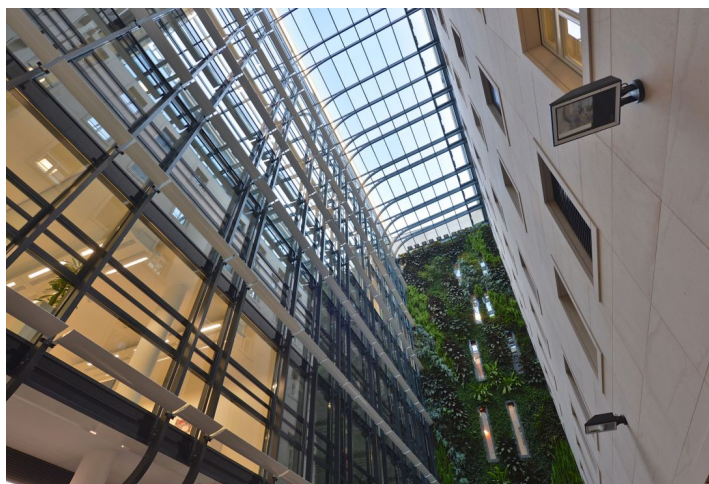

Prague 1, Nové Město, Jindřišská