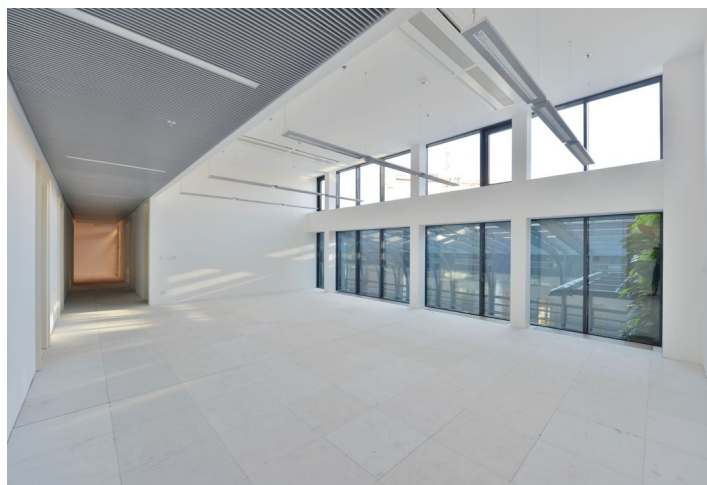

Prague 1, Nové Město, Jindřišská

Prague 1, Nové Město, Jindřišská

Service price	180 CZK monthly per m ²
Available area	226 m ²
Cellar	-
Parking	EUR 219 / ps / month
PENB	B
Reference number	18739

Representative office premises for lease on the 4th floor of the administrative part in a modern multifunctional project located steps from Wenceslas Square. Building has LEED GOLD certification. In building atrium there is green wall with living plants, which will together with technical details create positive working environment for employees.

Features and Services:

- Double flooring
- Cooling beams
- Separate light fixtures
- Smoke detectors
- Electronic fire alarms
- Individual climate control with CO2 detection
- CCTV monitoring, card controlled access, central reception, 24/7 security service
- Bicycle parking with showers, e-car and e-bicycle charging place
- Openable windows with contact sensors allowing central monitoring
- Stucco ceilings and/or suspended ceilings
- Light sensors allowing daylight control
- 24 parking spaces with additional 20 parking places secured at Na Příkopě 14
- Transparent service charges through individual metering of electricity, heating and cooling, fixed service charges
- Openable windows with contact sensors allowing central monitoring, stucco ceilings and/or suspended ceilings, light sensors allowing daylight control, 24 parking spaces and additional 20 parking places secured at Na Příkopě 14. Transparent service charges through individual metering of electricity, heating and cooling, fixed service charges.