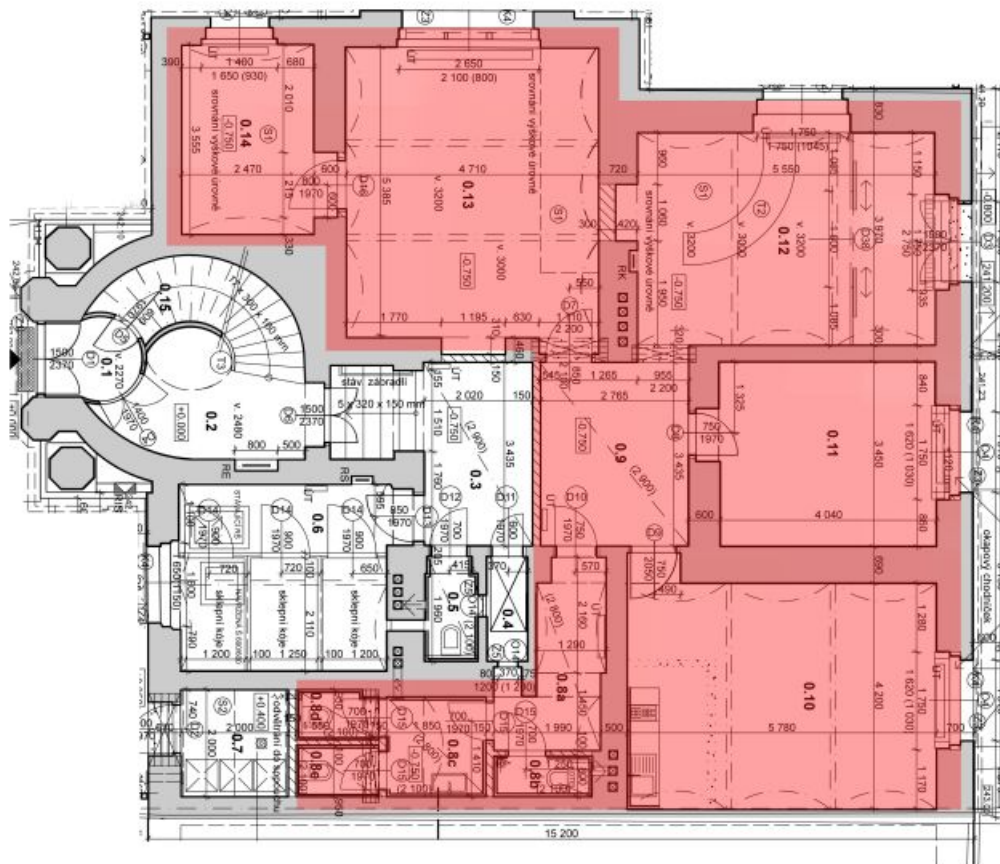

TABULKA MÍSTNOSTÍ					
C. M.	NAZEV	plocha m2	podlaha	stěny	strop
0.1	zaduvři	2,74	teracco	dřevěný obklad	dřevěný obklad
0.2	schodiště + chodba	6,94	teracco	omítka + malba	omítka + malba
0.3	chodba	10,78	nové teracco - kopie stáv.	omítka + malba	SDK GKB, natěr
0.4	vytáh	1,45			
0.5	úklid	1,92	keram. dlažba	ker. obklad	SDK GKB, natěr
0.6	sklad	13,70	keram. dlažba	omítka + malba	omítka + malba
0.7	odpad	4,00	keram. dlažba	omítka + malba	omítka + malba
0.8a	chodba	5,22	keram. dlažba	omítka + malba	omítka + malba
0.8b	úklid	1,41	keram. dlažba	ker. obklad	SDK GKB, natěr
0.8c	umyvárna	3,46	keram. dlažba	ker. obklad	SDK GKB, natěr
0.8d	WC muži	1,36	keram. dlažba	ker. obklad	SDK GKB, natěr
0.8e	WC ženy	1,49	keram. dlažba	ker. obklad	SDK GKB, natěr
0.9	chodba	8,58	nové teracco - kopie stáv.	omítka + malba	SDK GKB, natěr
0.10	zasedací místnost	24,98	keram. dlažba	omítka + malba	omítka + malba
0.11	kancelář	14,32	keram. dlažba	omítka + malba	omítka + malba
0.12	recepce	22,67	keram. dlažba	omítka + malba	omítka + malba
0.13	kancelář	25,94	keram. dlažba	omítka + malba	omítka + malba
0.14	kancelář	9,30	keram. dlažba	omítka + malba	omítka + malba
0.15	komora	2,10	teracco	omítka + malba	omítka + malba