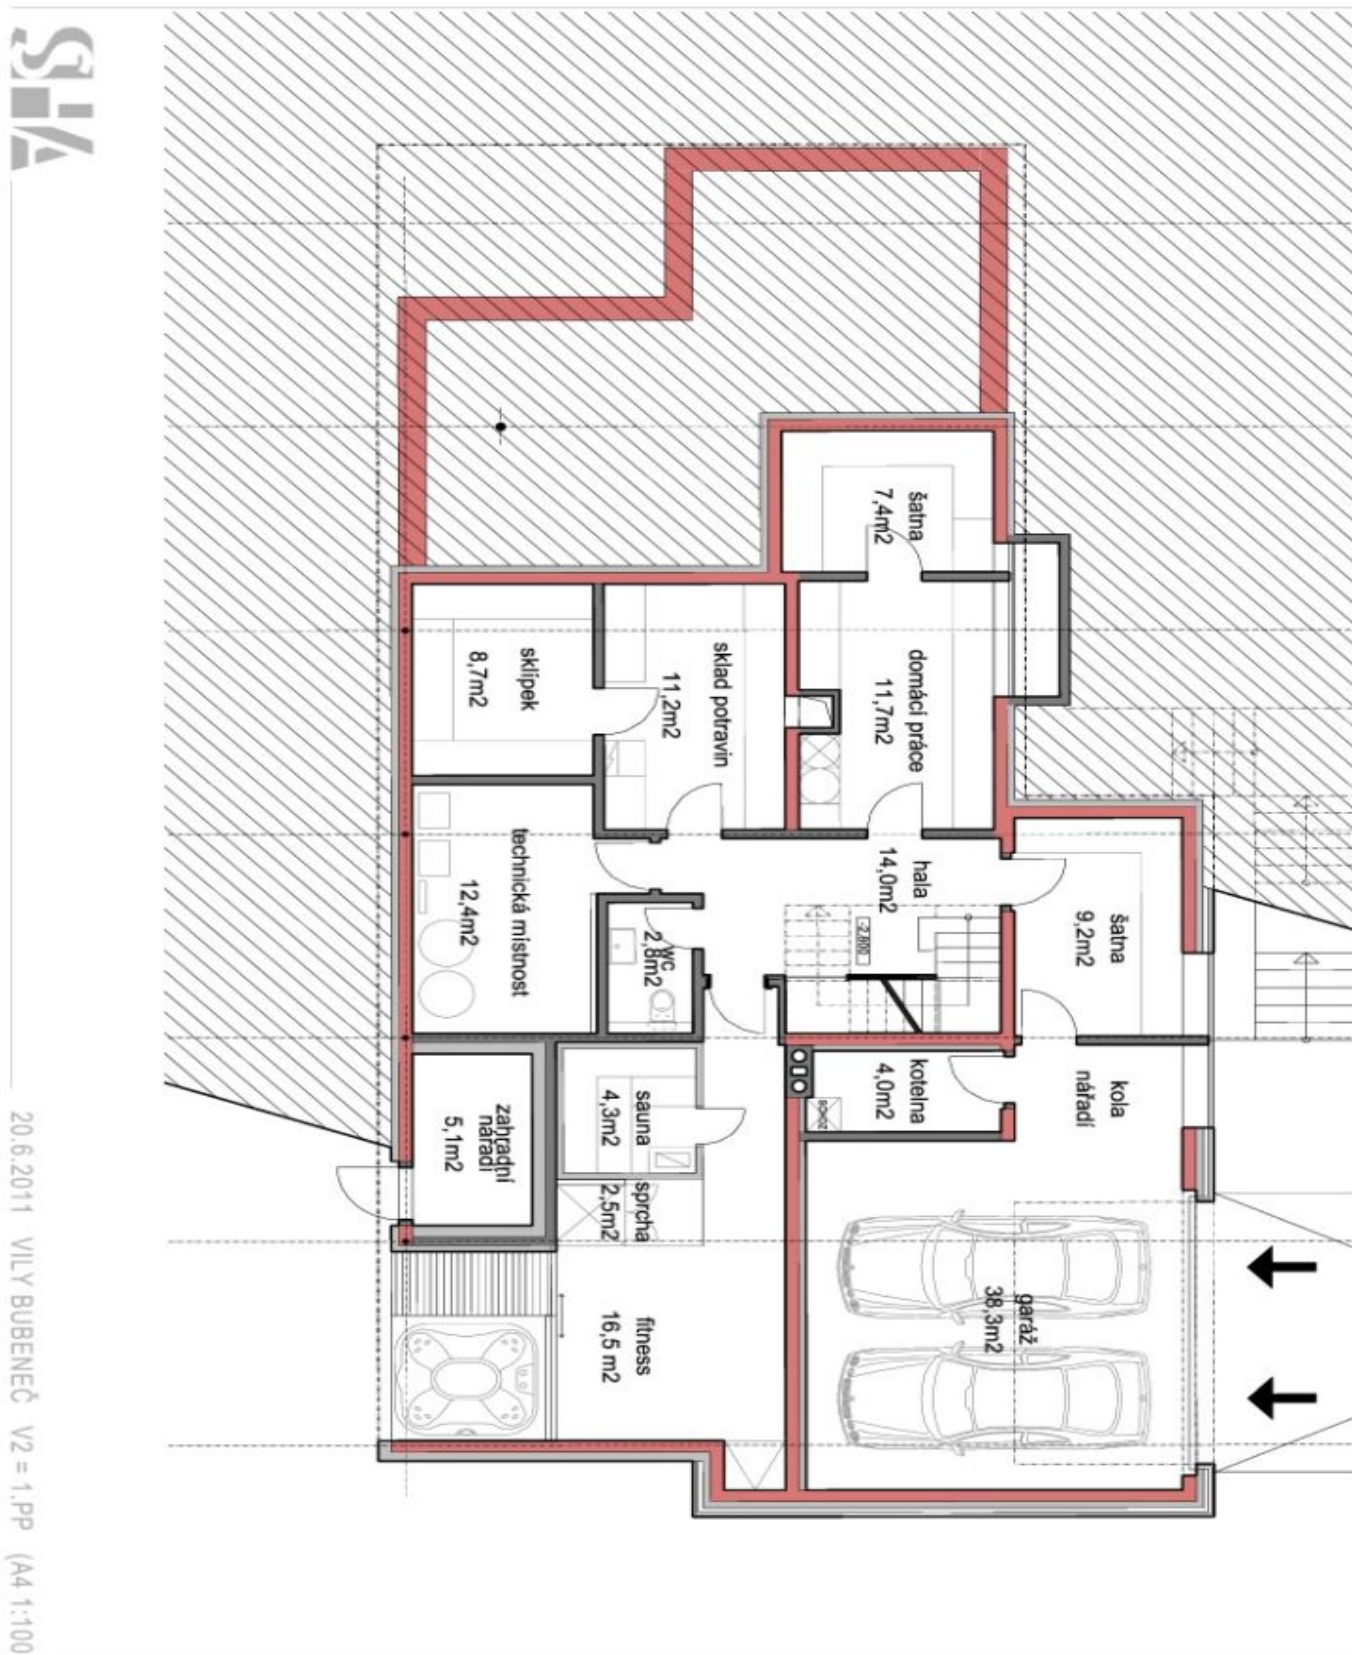

House Six-bedroom (7+kk)

Rented

460 m², Prague 6, Bubeneč, Českomalínská