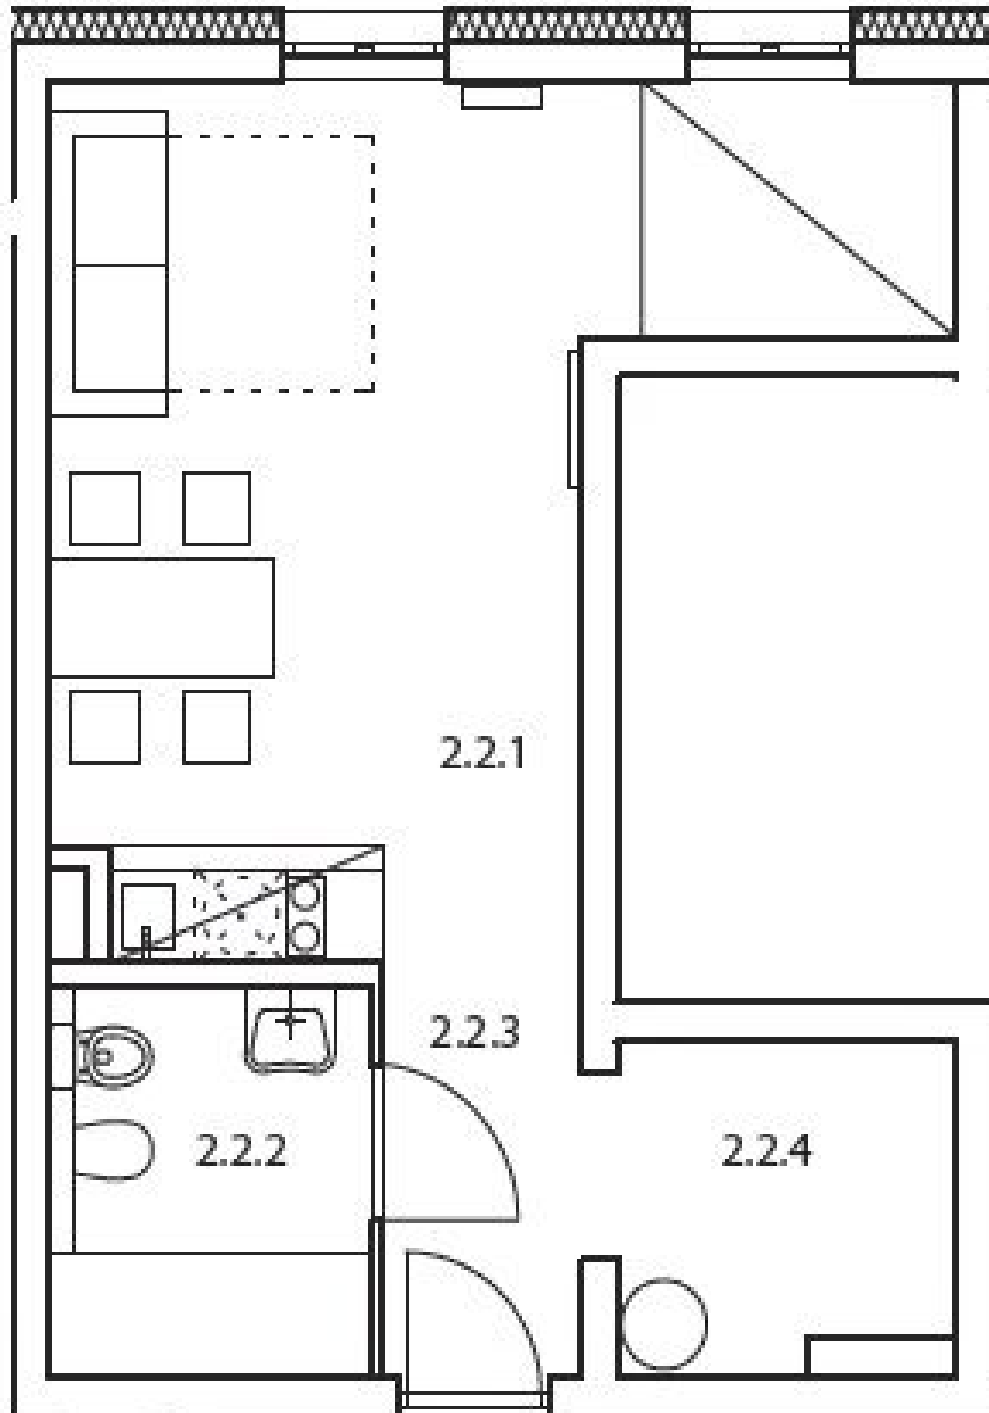

Possibility to purchase **ski boxes for CZK 35 000, garage parking space for CZK 300 000 or outdoor parking space for CZK 150 000.**

Photos are from the show flat.

Interior 38 m².

Price of the apartment is subject to VAT.

* Area of the unit according to the Civil Code. The area consists of the sum total area of the entire unit bounded by perimeter walls.

Apartment Studio (1+kk)

Sold

38 m², Semily, Rokytnice nad Jizerou, Rokytnice nad Jizerou

Apartment Studio (1+kk)

Sold

38 m², Semily, Rokytnice nad Jizerou, Rokytnice nad Jizerou

Byt 2.2

2.NP

1+kk

užitná plocha

37,7 m²