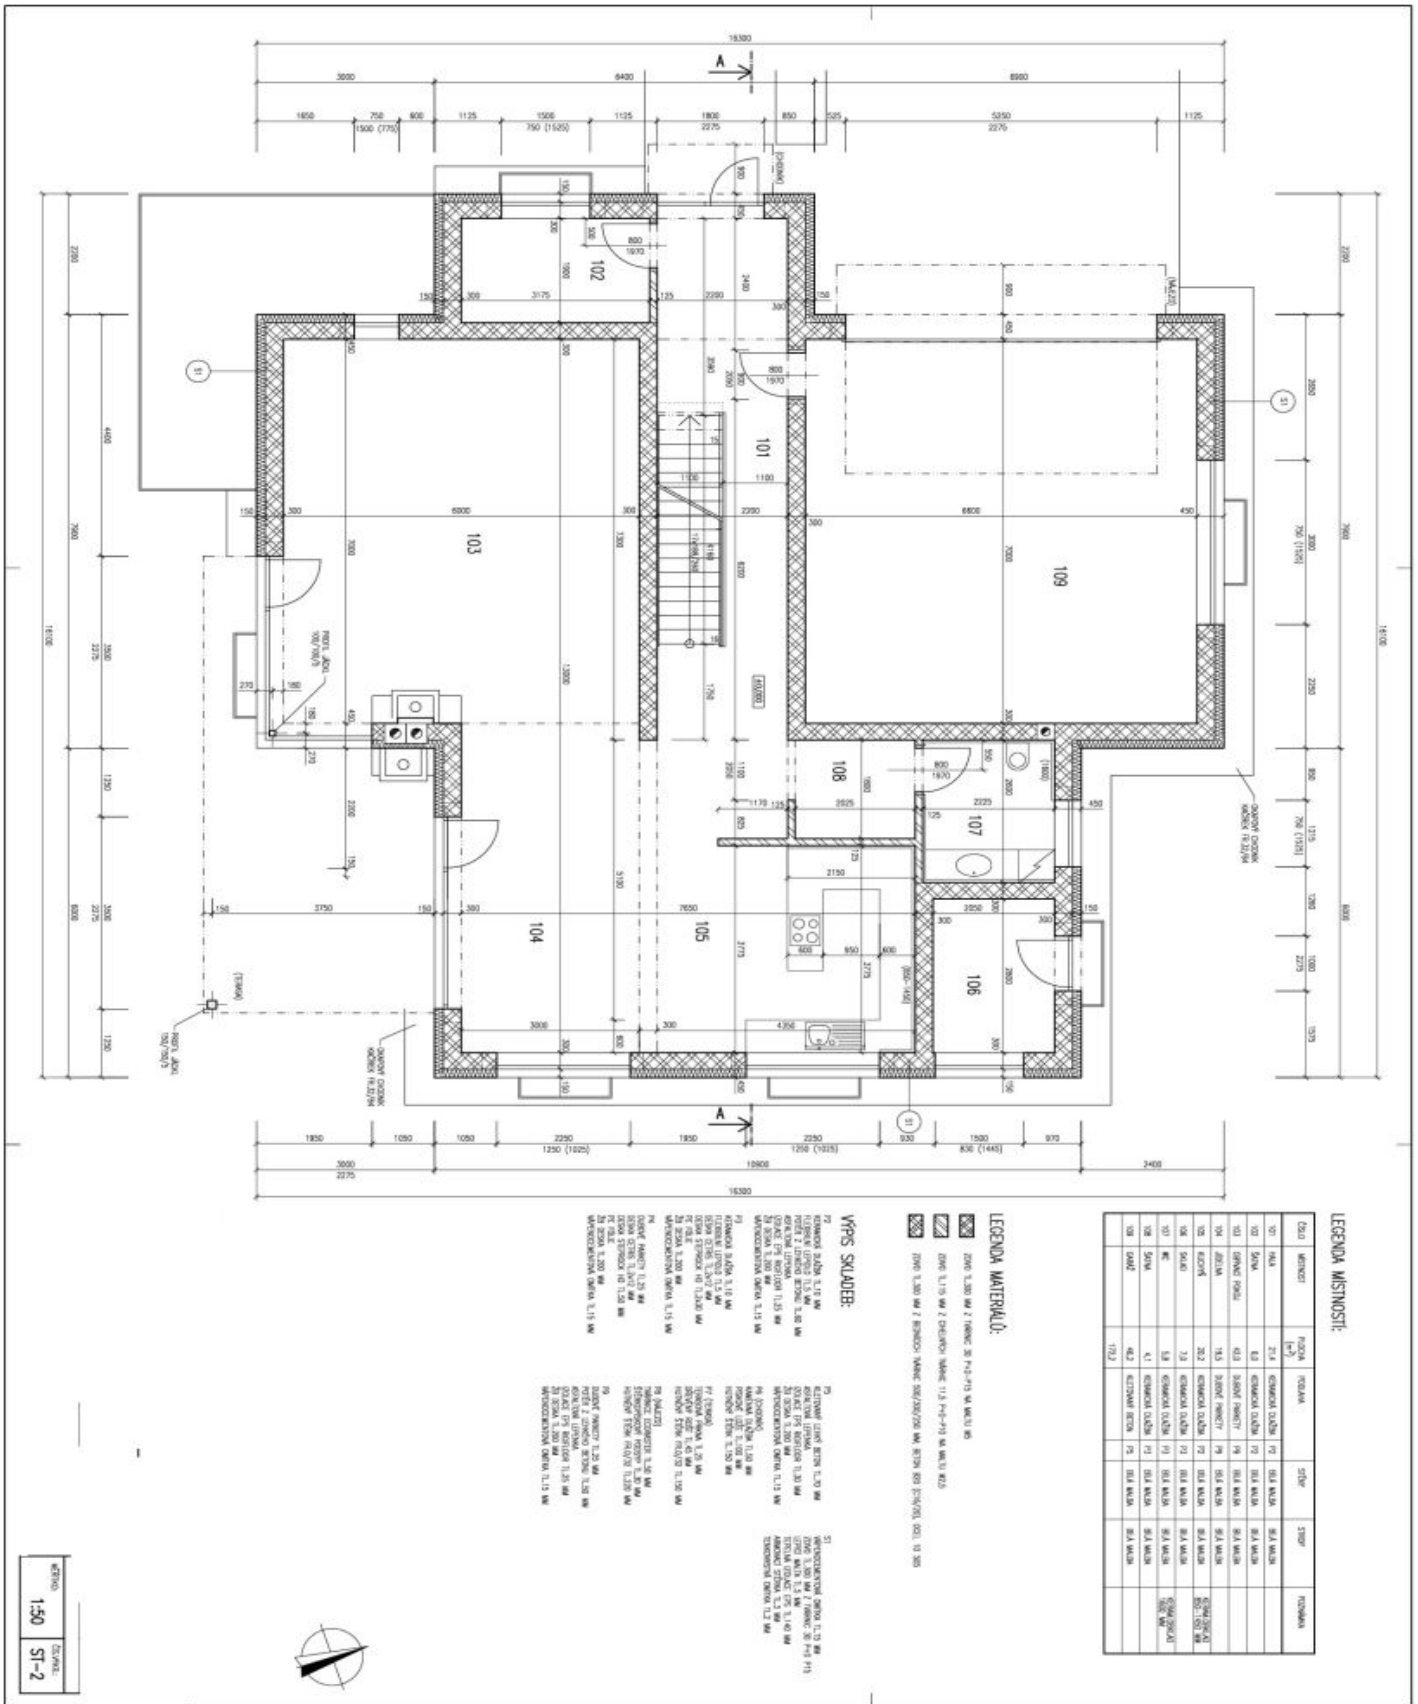

The ground floor features a living room with a fireplace, a fully fitted open plan kitchen and French doors leading to the garden, a fitted walk-in closet, a laundry room with a toilet, and an entrance hall. The first floor includes a master bedroom with an en-suite bathroom (walk-in shower, bidet, toilet), a walk-in closet, three bedrooms, and a full family bathroom. The second floor offers a bedroom with an en-suite bathroom (walk-in shower, bidet, toilet), an adjacent study, and a huge terrace (accessible from the bedroom as well as the hall). The finished basement has three large rooms and a utility/boiler room. There also is a sauna.

House Six-bedroom (7+kk)

Rented

600 m², Prague 5, Jinonice, U Panské zahrady

House Six-bedroom (7+kk)

Rented

600 m², Prague 5, Jinonice, U Panské zahrady

House Six-bedroom (7+kk)

Rented