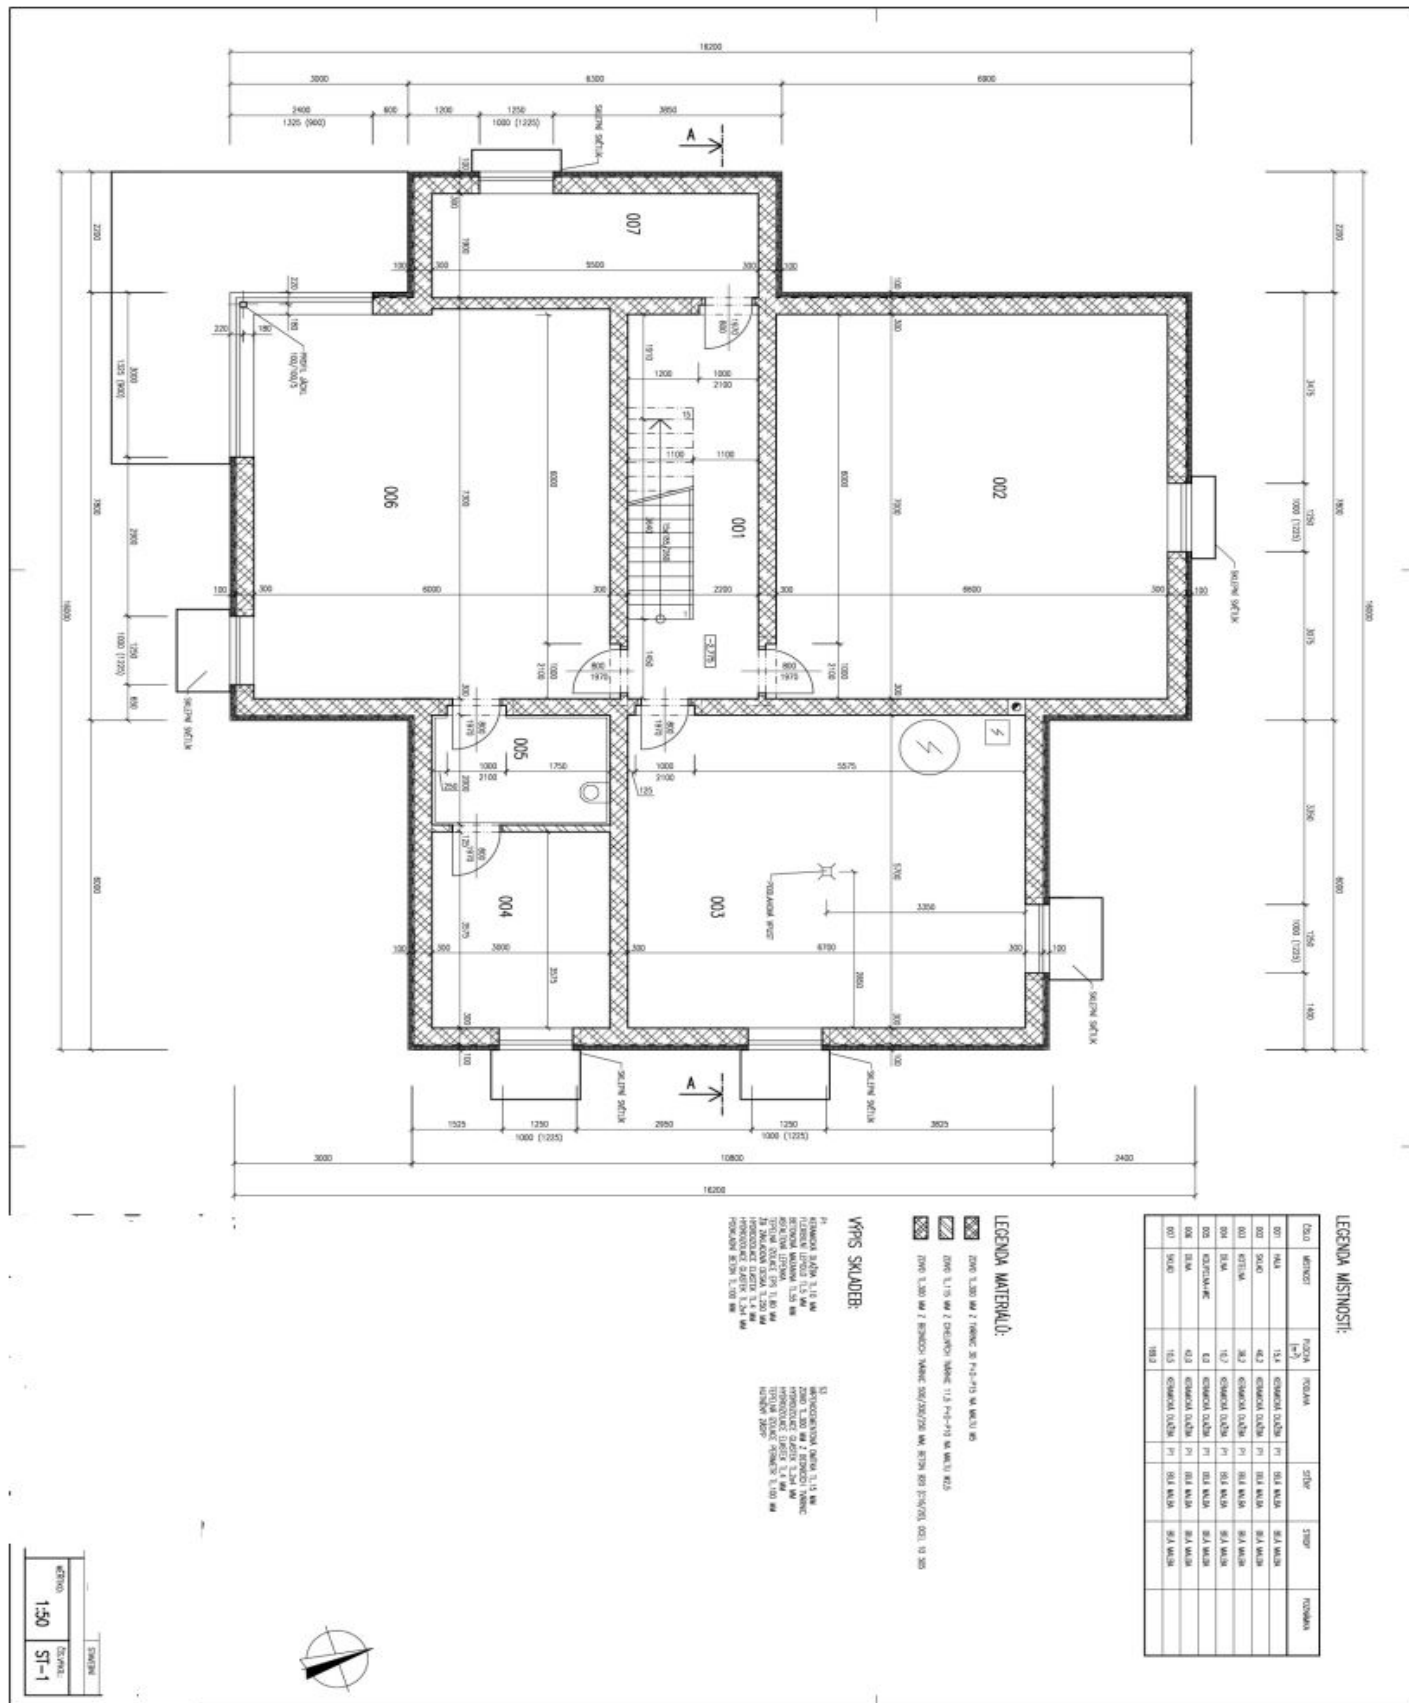

The ground floor features a living room with a fireplace, a fully fitted open plan kitchen and French doors leading to the garden, a fitted walk-in closet, a laundry room with a toilet, and an entrance hall. The first floor includes a master bedroom with an en-suite bathroom (walk-in shower, bidet, toilet), a walk-in closet, three bedrooms, and a full family bathroom. The second floor offers a bedroom with an en-suite bathroom (walk-in shower, bidet, toilet), an adjacent study, and a huge terrace (accessible from the bedroom as well as the hall). The finished basement has three large rooms and a utility/boiler room. There also is a sauna.

House Six-bedroom (7+kk)

Rented

600 m², Prague 5, Jinonice, U Panské zahrady

House Six-bedroom (7+kk)

Rented

600 m², Prague 5, Jinonice, U Panské zahrady

House Six-bedroom (7+kk)

Rented