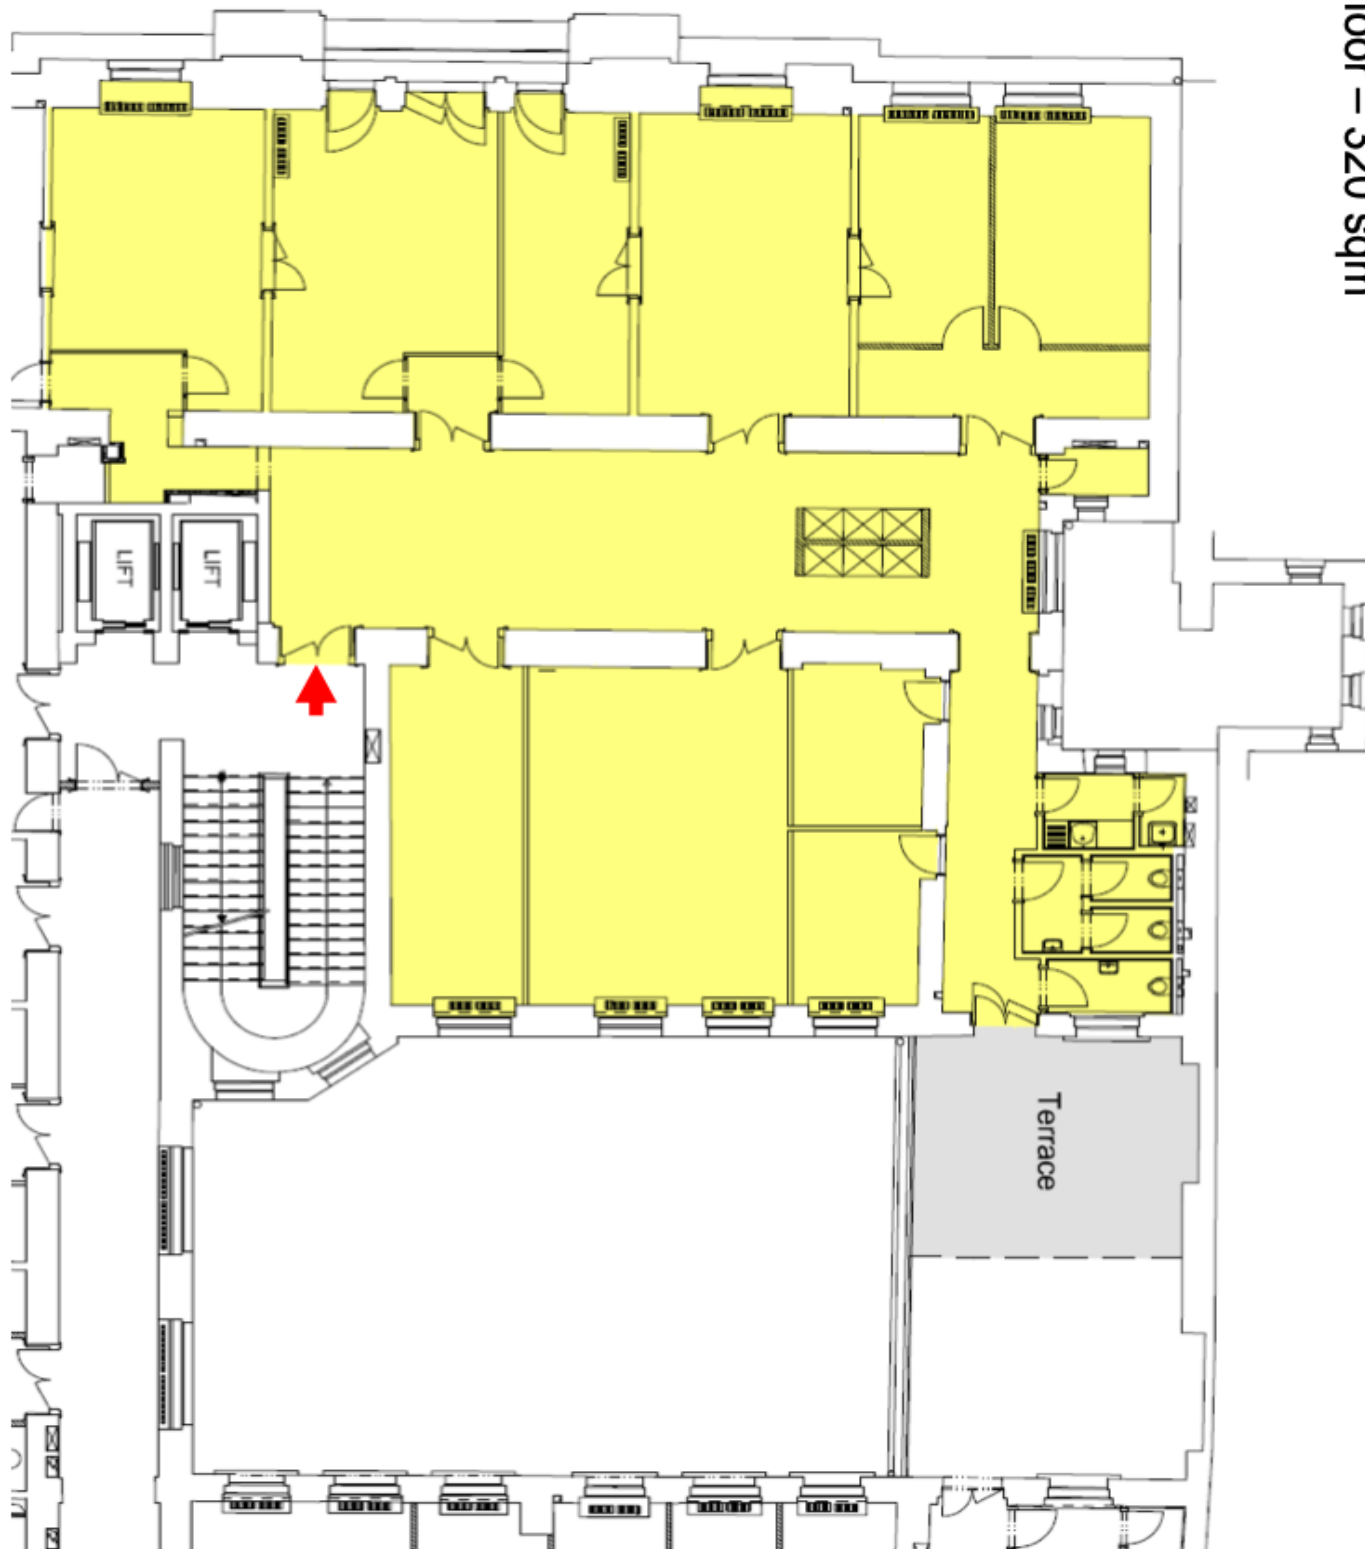

Wenceslas Square

4th floor – 320 sqm