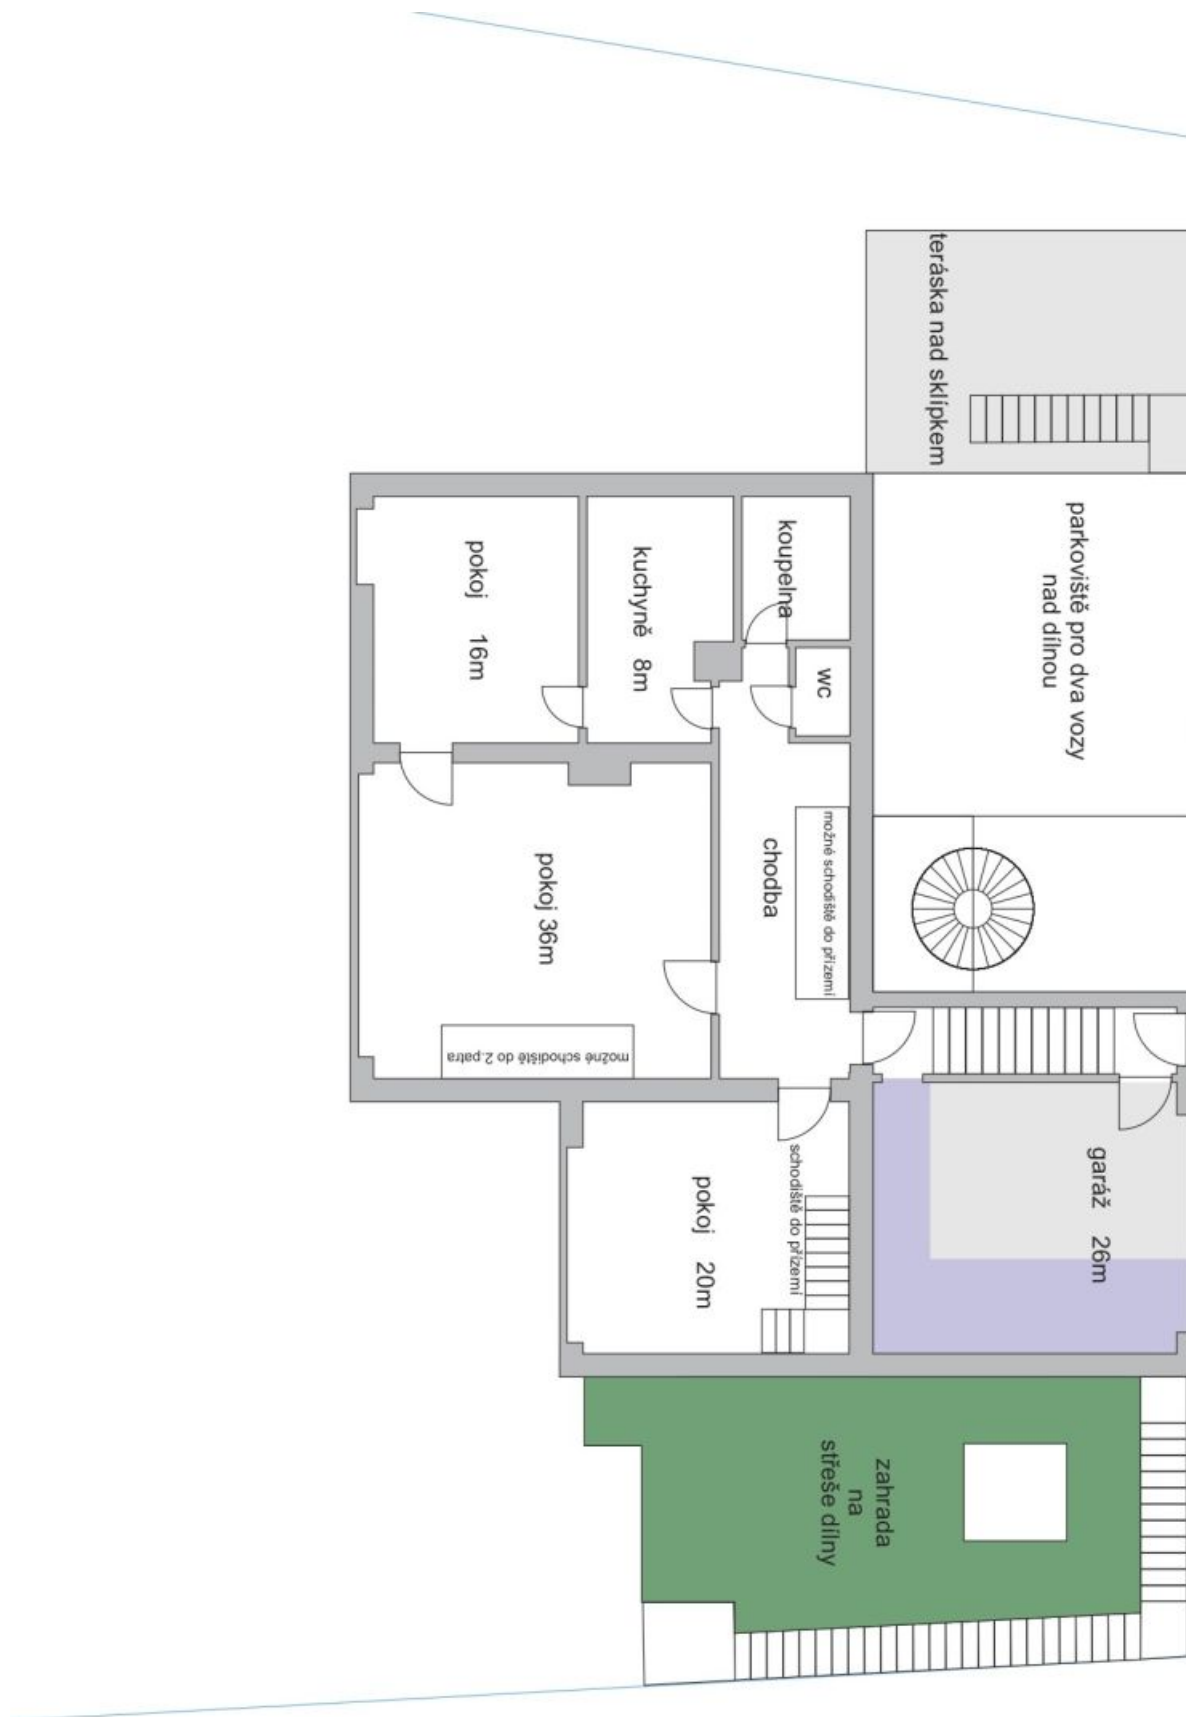

House Ten-bedroom (11+1)

Sold

460 m², Prague 8, Kobylisy, S.K. Neumanna

House Ten-bedroom (11+1)

Sold460 m², Prague 8, Kobylisy, S.K. Neumanna

Plot	719 m ²
Foot print	318 m ²
Garden	401 m ²
Parking	Yes
Garage	Yes
Cellar	Yes
PENB	G
Reference number	14705

House Ten-bedroom (11+1)

460 m², Prague 8, Kobylisy, S.K. Neumanna

Sold

House Ten-bedroom (11+1)

460 m², Prague 8, Kobylisy, S.K. Neumanna

Sold

House Ten-bedroom (11+1)

460 m², Prague 8, Kobylisy, S.K. Neumanna

Sold

House Ten-bedroom (11+1)

Sold

460 m², Prague 8, Kobylisy, S.K. Neumanna