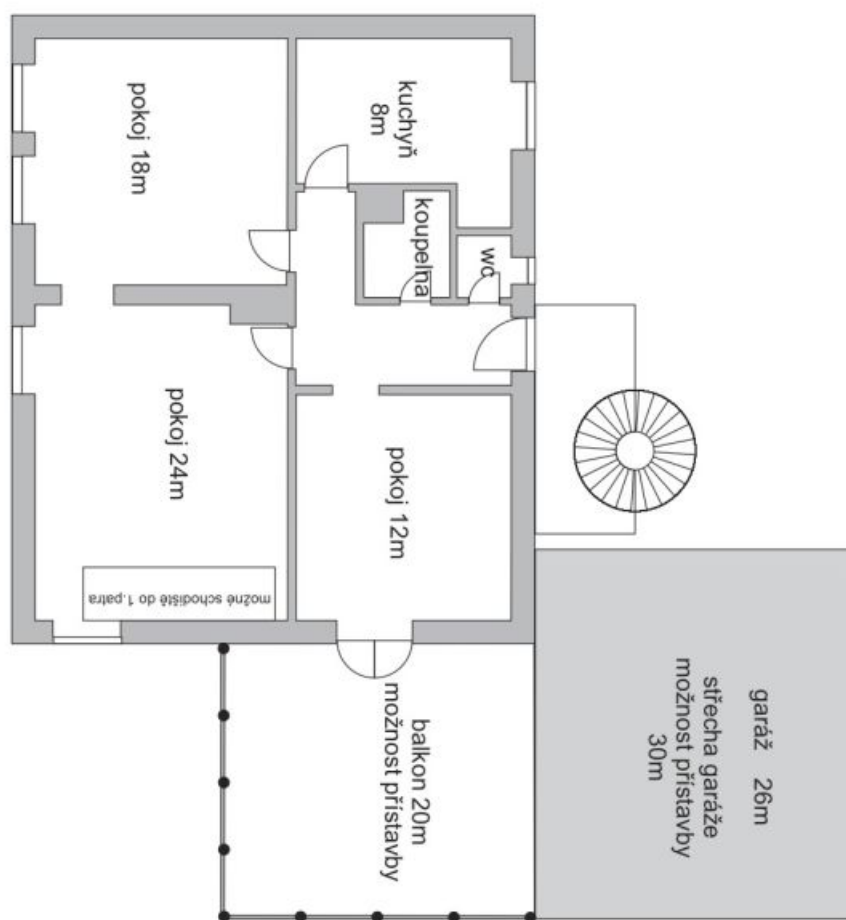

House Ten-bedroom (11+1)

460 m², Prague 8, Kobylisy, S.K. Neumanna

Sold