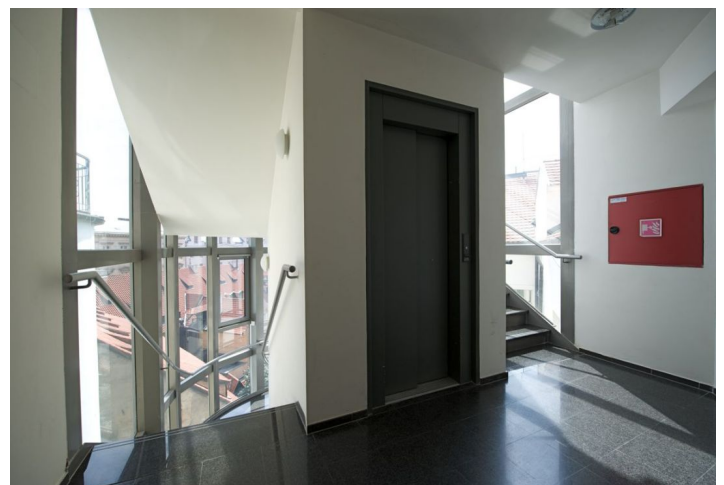

Apartment Studio (1+kk)

Sold

46 m², Prague 1, Staré Město, Opatovická