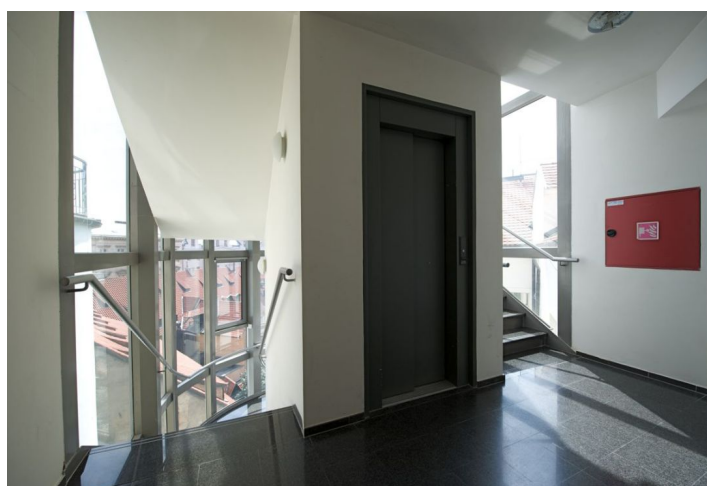

Apartment Studio (1+kk)

Sold

46 m², Prague 1, Staré Město, Opatovická