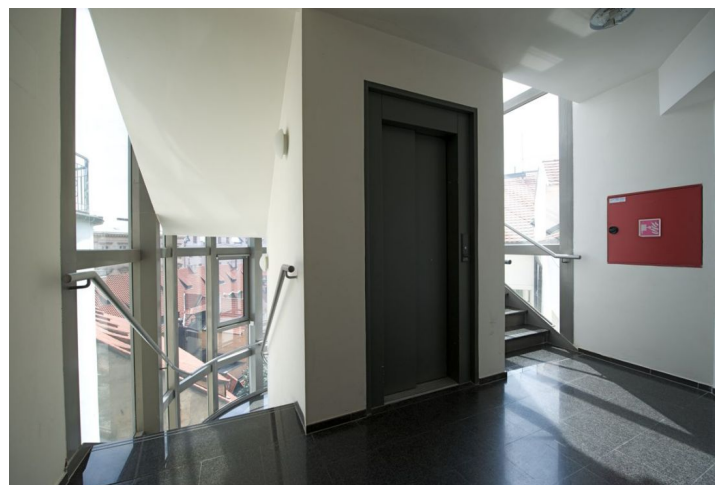

Apartment Studio (1+kk)

Sold

46 m², Prague 1, Staré Město, Opatovická