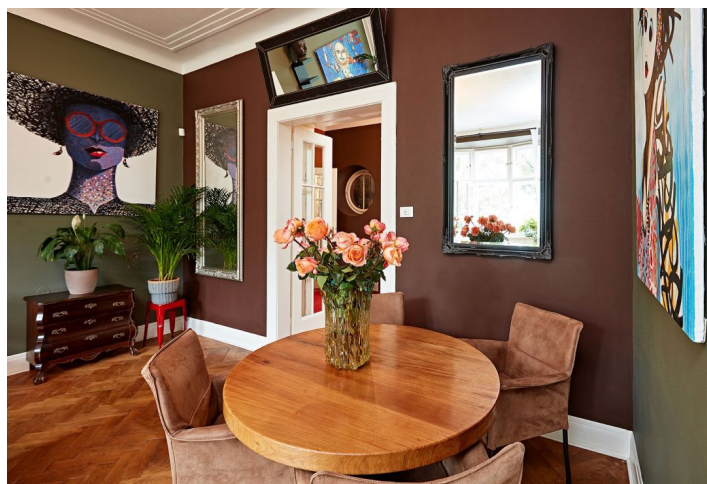

Apartment Two-bedroom (3+1)

€ 1 988 | CZK 50 000

105 m², Prague 2, Nové Město, Rašínovo nábřeží