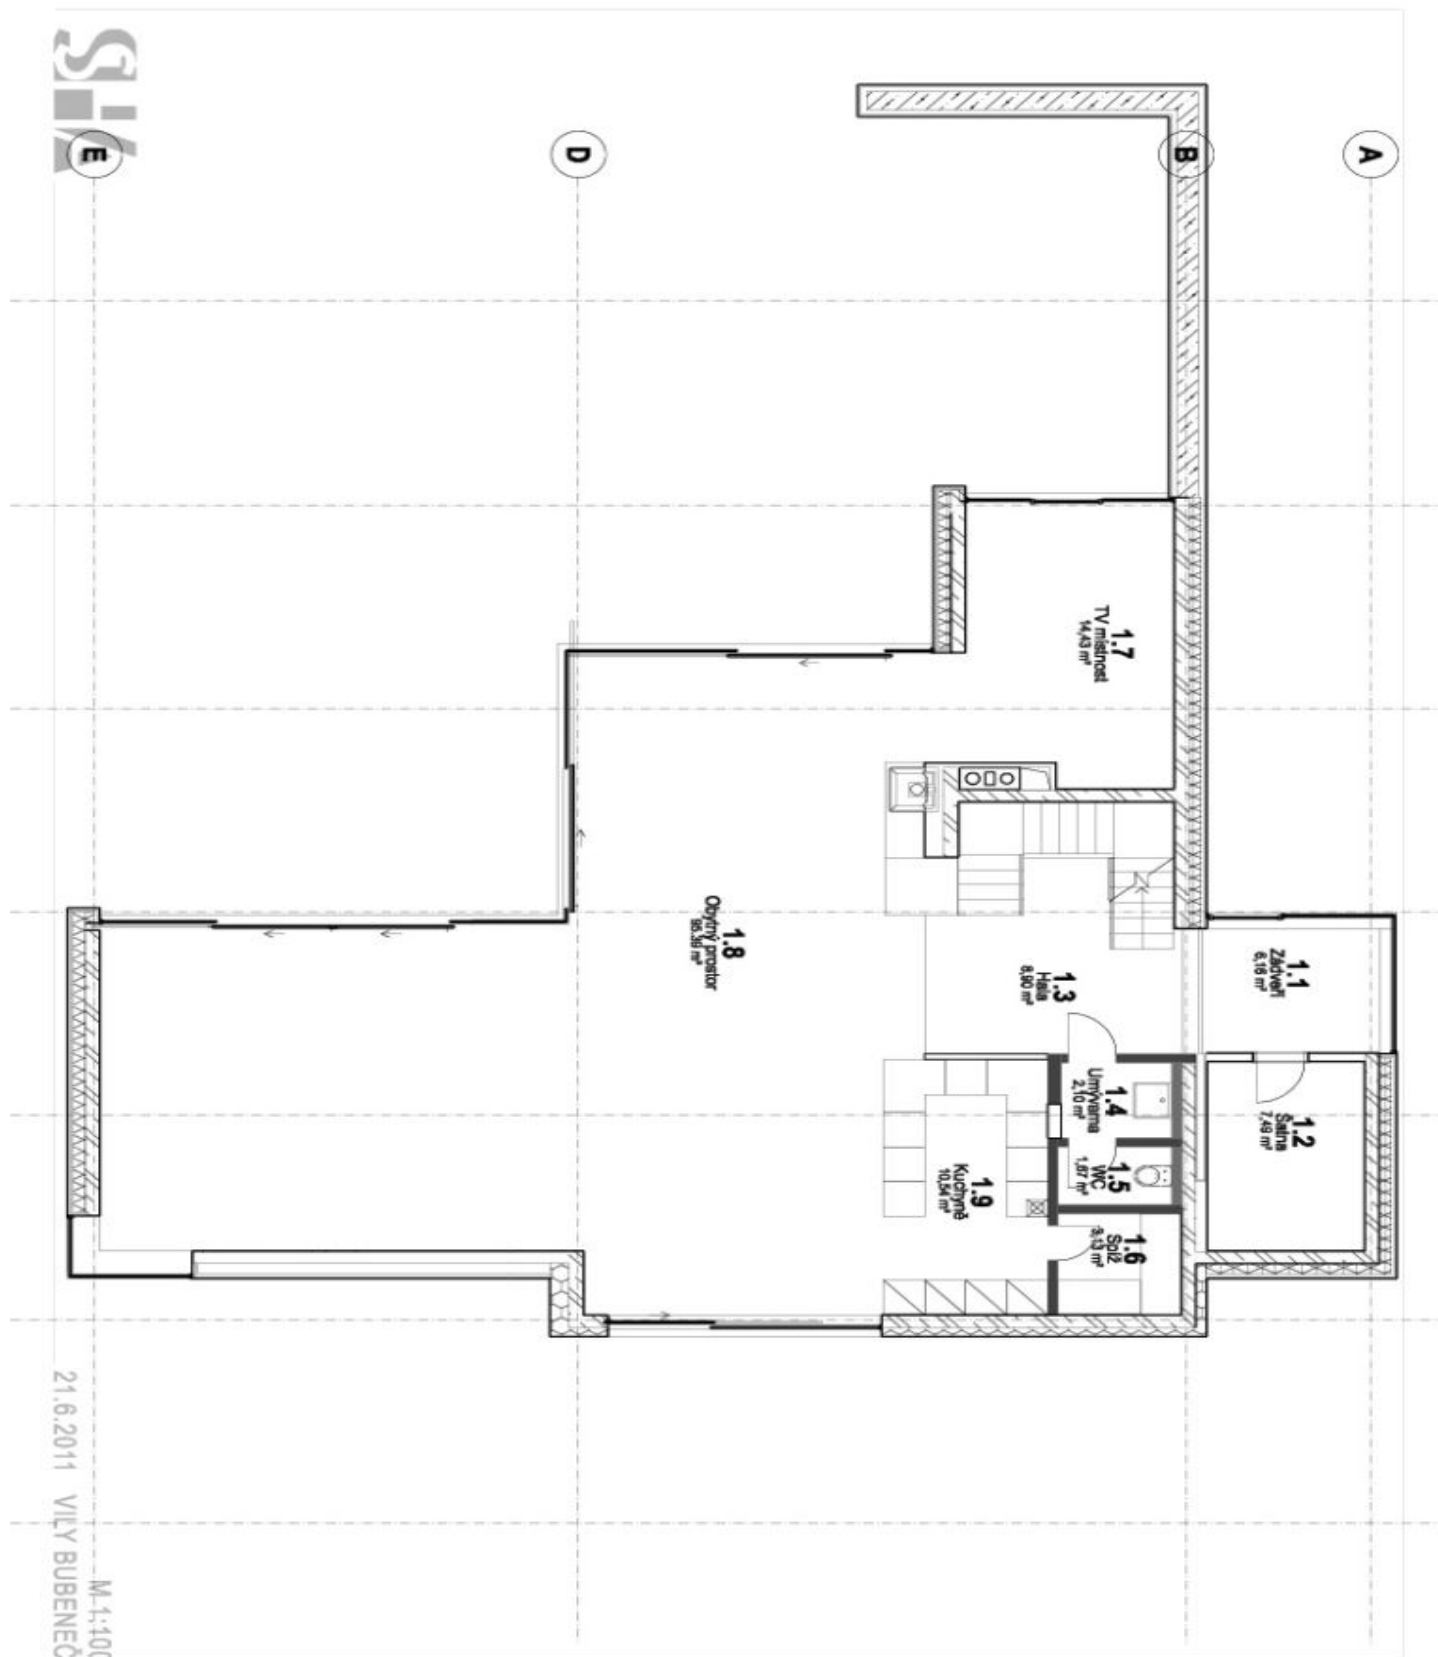

Highly benefiting from perfect finishes and top quality materials incl. travertine, large format glass panels, and oak and walnut woodwork, the house is well laid out on three floors plus a full basement. There is a spacious kitchen with dining area and a fireplace, plus a comfortable lounge with access to the patio and garden with the heated pool and jacuzzi, TV room, four bedrooms, three bathrooms and two walk-in closets. The top floor is a glassed in office/library/bedroom with access to the roof terrace overlooking the green neighborhood. The basement floor includes sauna, fitness room, utility area, laundry, storage rooms, and a separate service entrance.

House Five-bedroom (6+1)

Rented

460 m², Prague 6, Bubeneč, Juarezova

House Five-bedroom (6+1)

Rented

460 m², Prague 6, Bubeneč, Juarezova

House Five-bedroom (6+1)

Rented

460 m², Prague 6, Bubeneč, Juarezova

House Five-bedroom (6+1)

Rented

460 m², Prague 6, Bubeneč, Juarezova