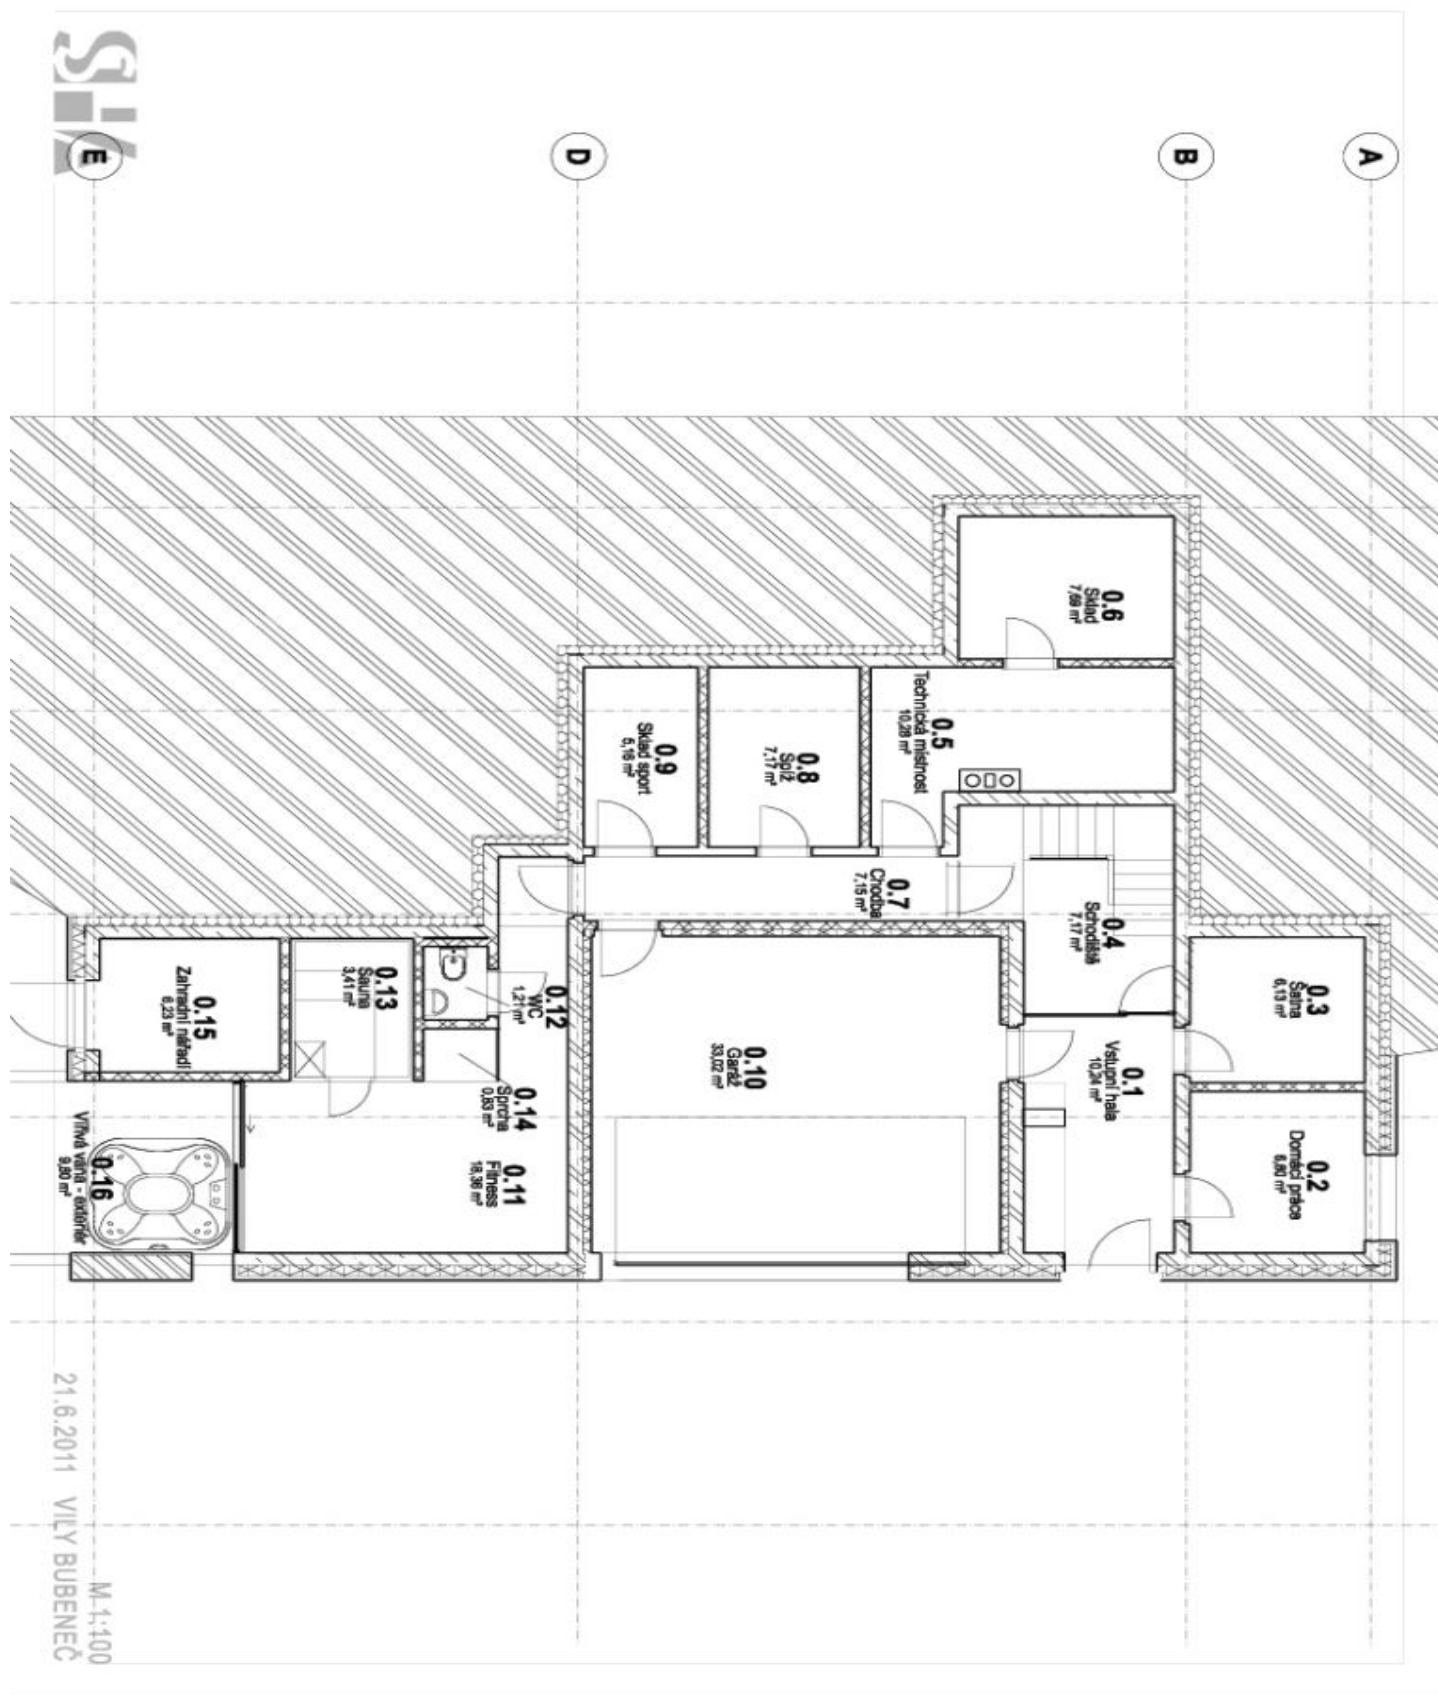

Highly benefiting from perfect finishes and top quality materials incl. travertine, large format glass panels, and oak and walnut woodwork, the house is well laid out on three floors plus a full basement. There is a spacious kitchen with dining area and a fireplace, plus a comfortable lounge with access to the patio and garden with the heated pool and jacuzzi, TV room, four bedrooms, three bathrooms and two walk-in closets. The top floor is a glassed in office/library/bedroom with access to the roof terrace overlooking the green neighborhood. The basement floor includes sauna, fitness room, utility area, laundry, storage rooms, and a separate service entrance.

House Five-bedroom (6+1)

Rented

460 m², Prague 6, Bubeneč, Juarezova

House Five-bedroom (6+1)

Rented

460 m², Prague 6, Bubeneč, Juarezova

House Five-bedroom (6+1)

Rented

460 m², Prague 6, Bubeneč, Juarezova

House Five-bedroom (6+1)

Rented

460 m², Prague 6, Bubeneč, Juarezova