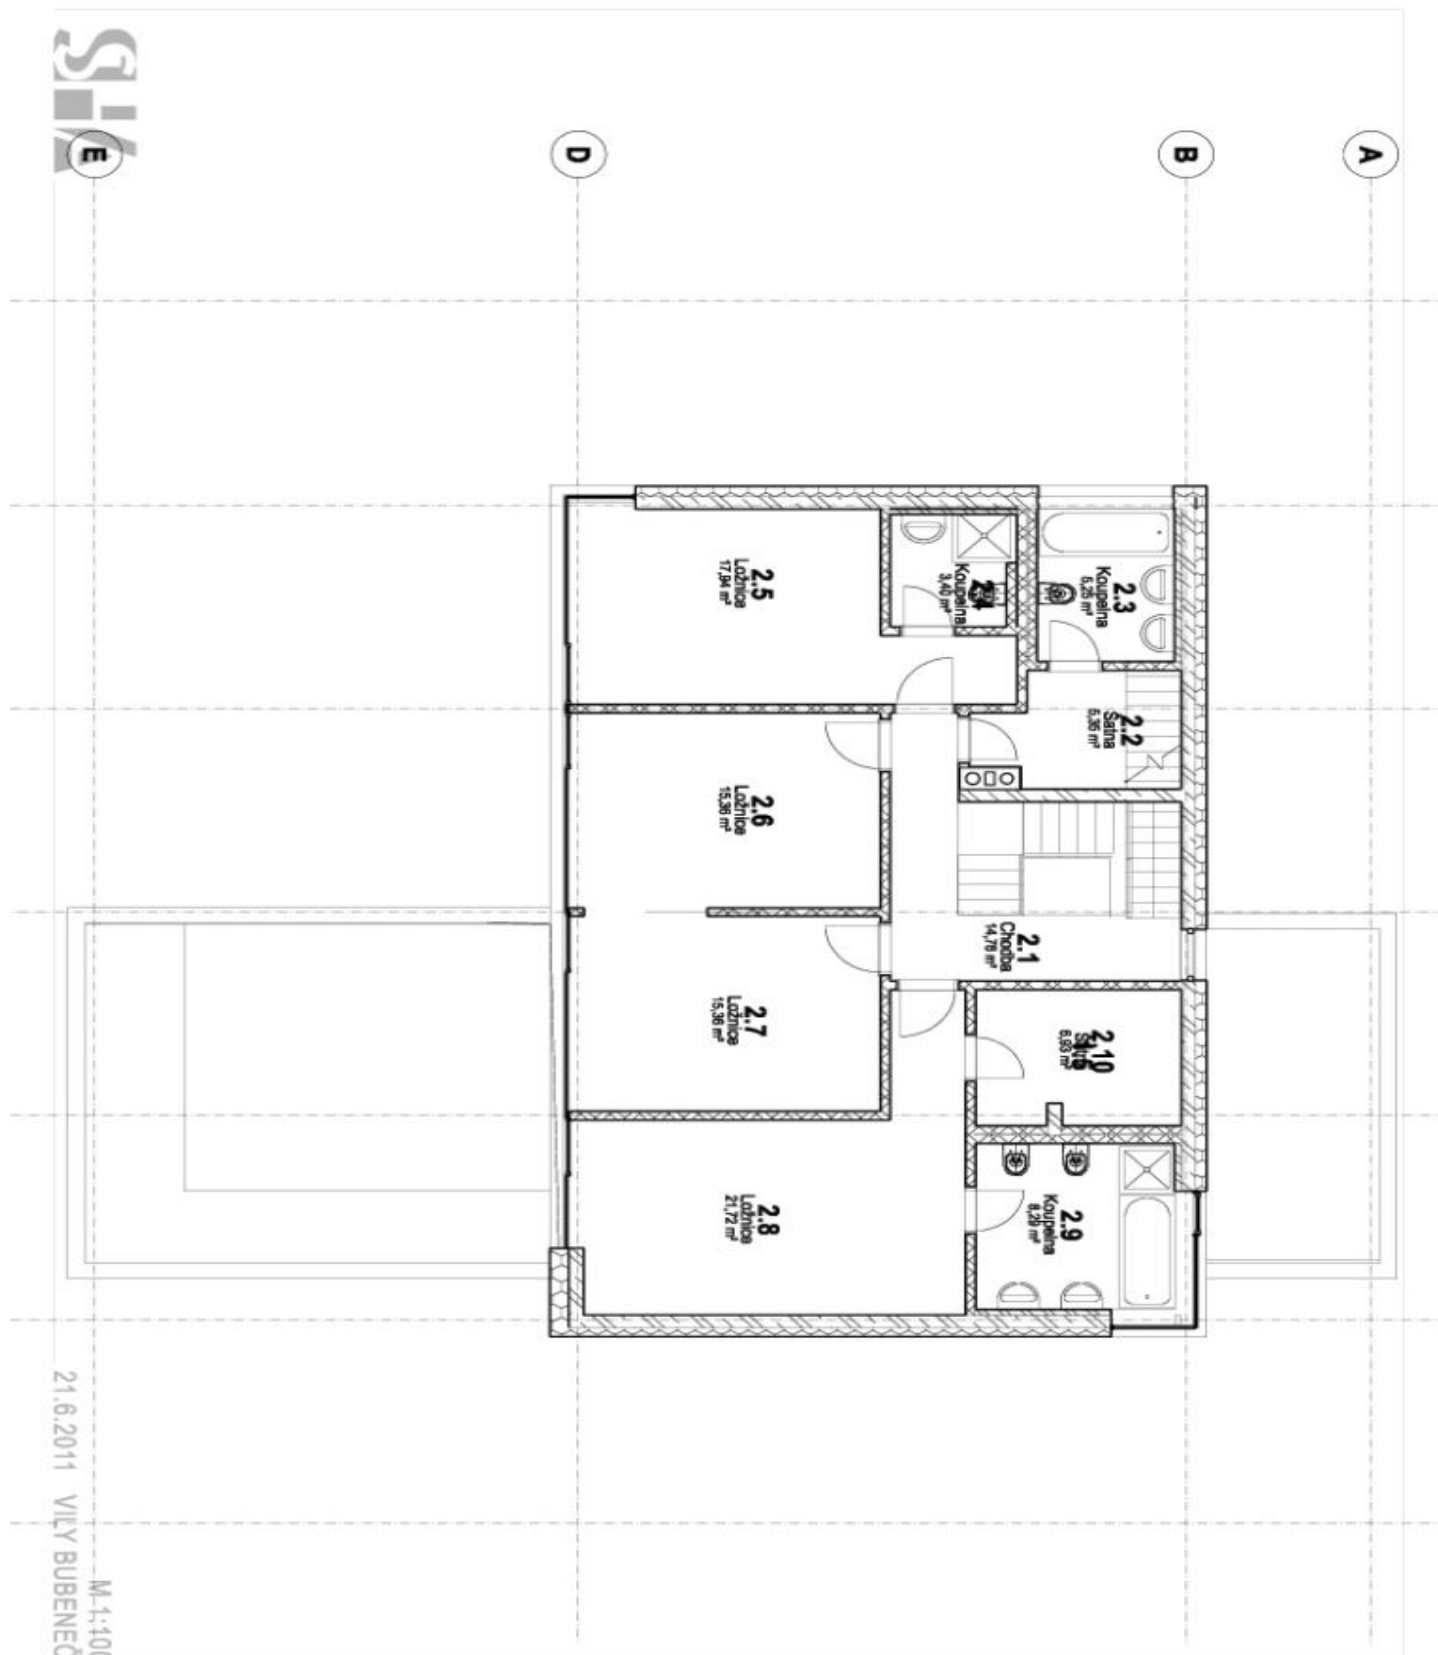

Highly benefiting from perfect finishes and top quality materials incl. travertine, large format glass panels, and oak and walnut woodwork, the house is well laid out on three floors plus a full basement. There is a spacious kitchen with dining area and a fireplace, plus a comfortable lounge with access to the patio and garden with the heated pool and jacuzzi, TV room, four bedrooms, three bathrooms and two walk-in closets. The top floor is a glassed in office/library/bedroom with access to the roof terrace overlooking the green neighborhood. The basement floor includes sauna, fitness room, utility area, laundry, storage rooms, and a separate service entrance.

House Five-bedroom (6+1)

Rented

460 m², Prague 6, Bubeneč, Juarezova

House Five-bedroom (6+1)

Rented

460 m², Prague 6, Bubeneč, Juarezova

House Five-bedroom (6+1)

Rented

460 m², Prague 6, Bubeneč, Juarezova

House Five-bedroom (6+1)

Rented

460 m², Prague 6, Bubeneč, Juarezova