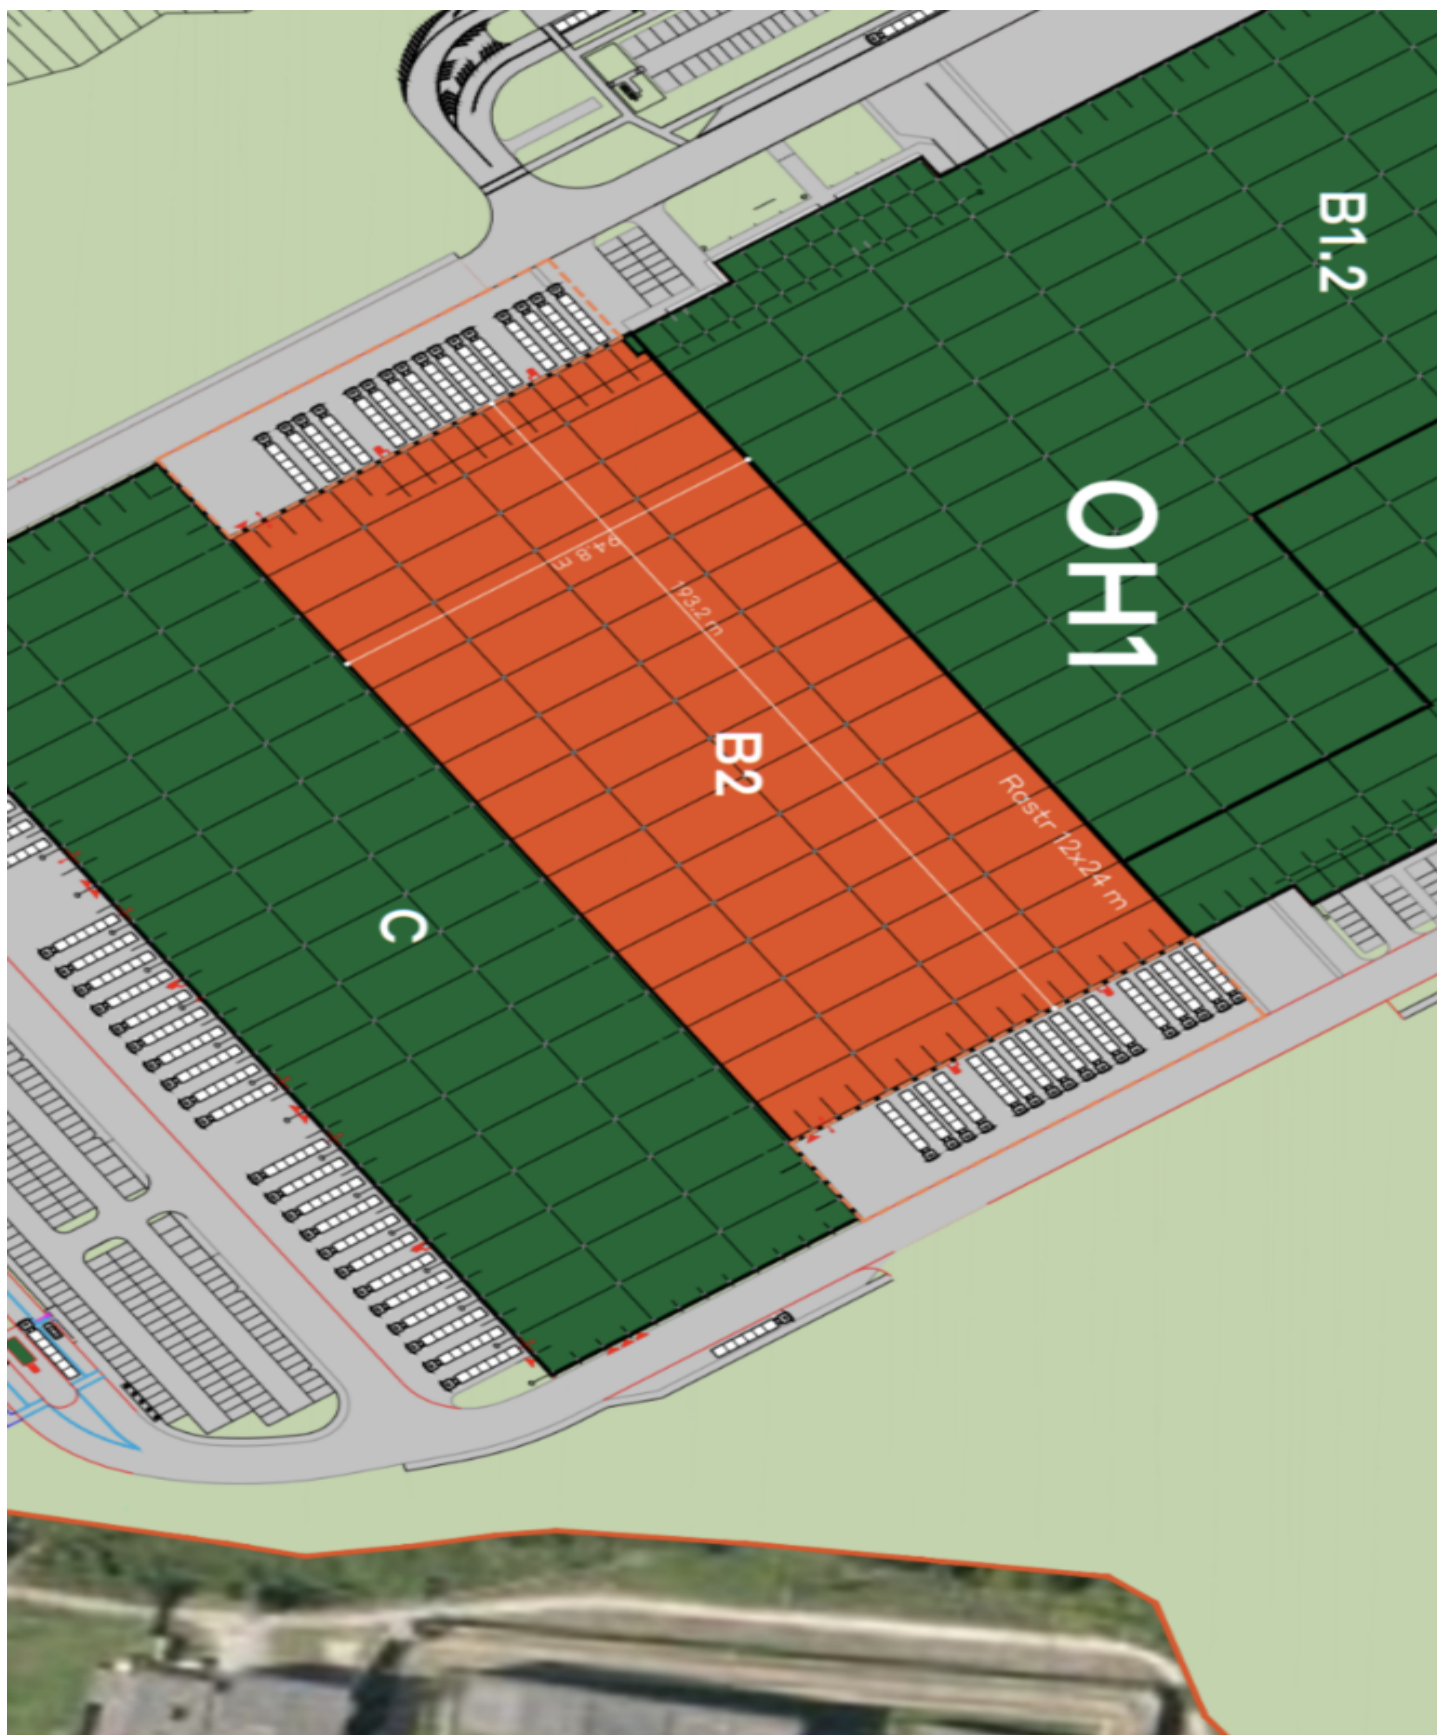

Industrial space

Ask for price

18 358 m², Ostrava-město, Ostrava, Bohumínská