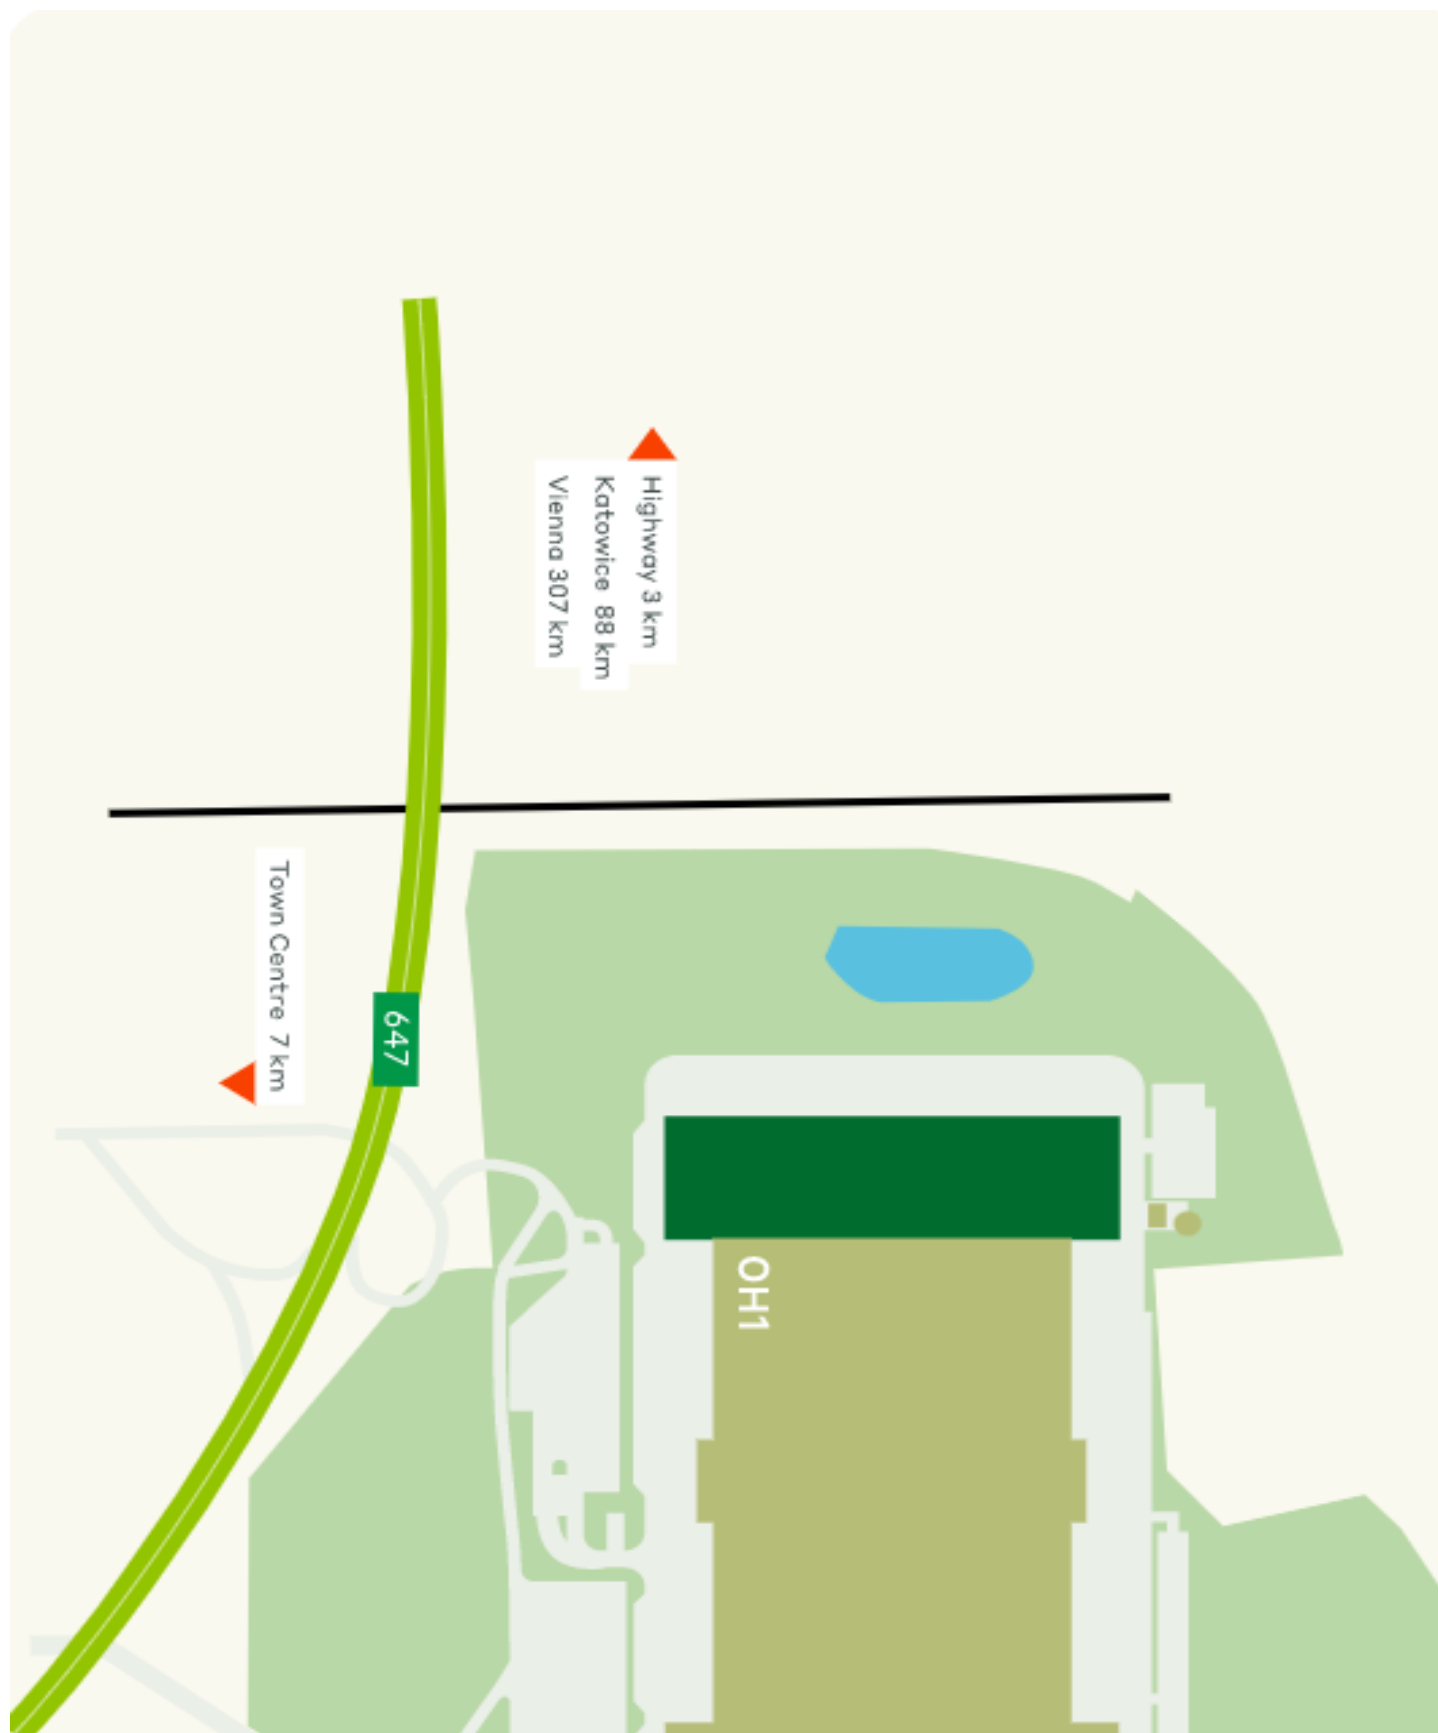

Industrial space

Ask for price

18 358 m², Ostrava-město, Ostrava, Bohumínská