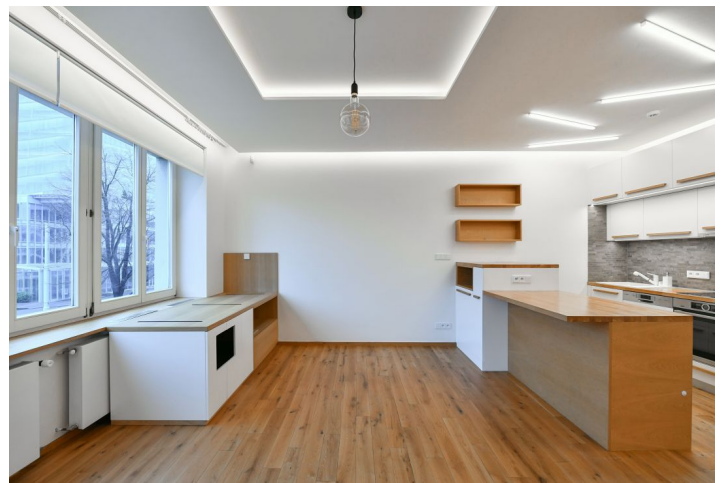

Apartment Three-bedroom (4+kk)

Rented

96 m², Prague 6, Bubeneč, Rooseveltova