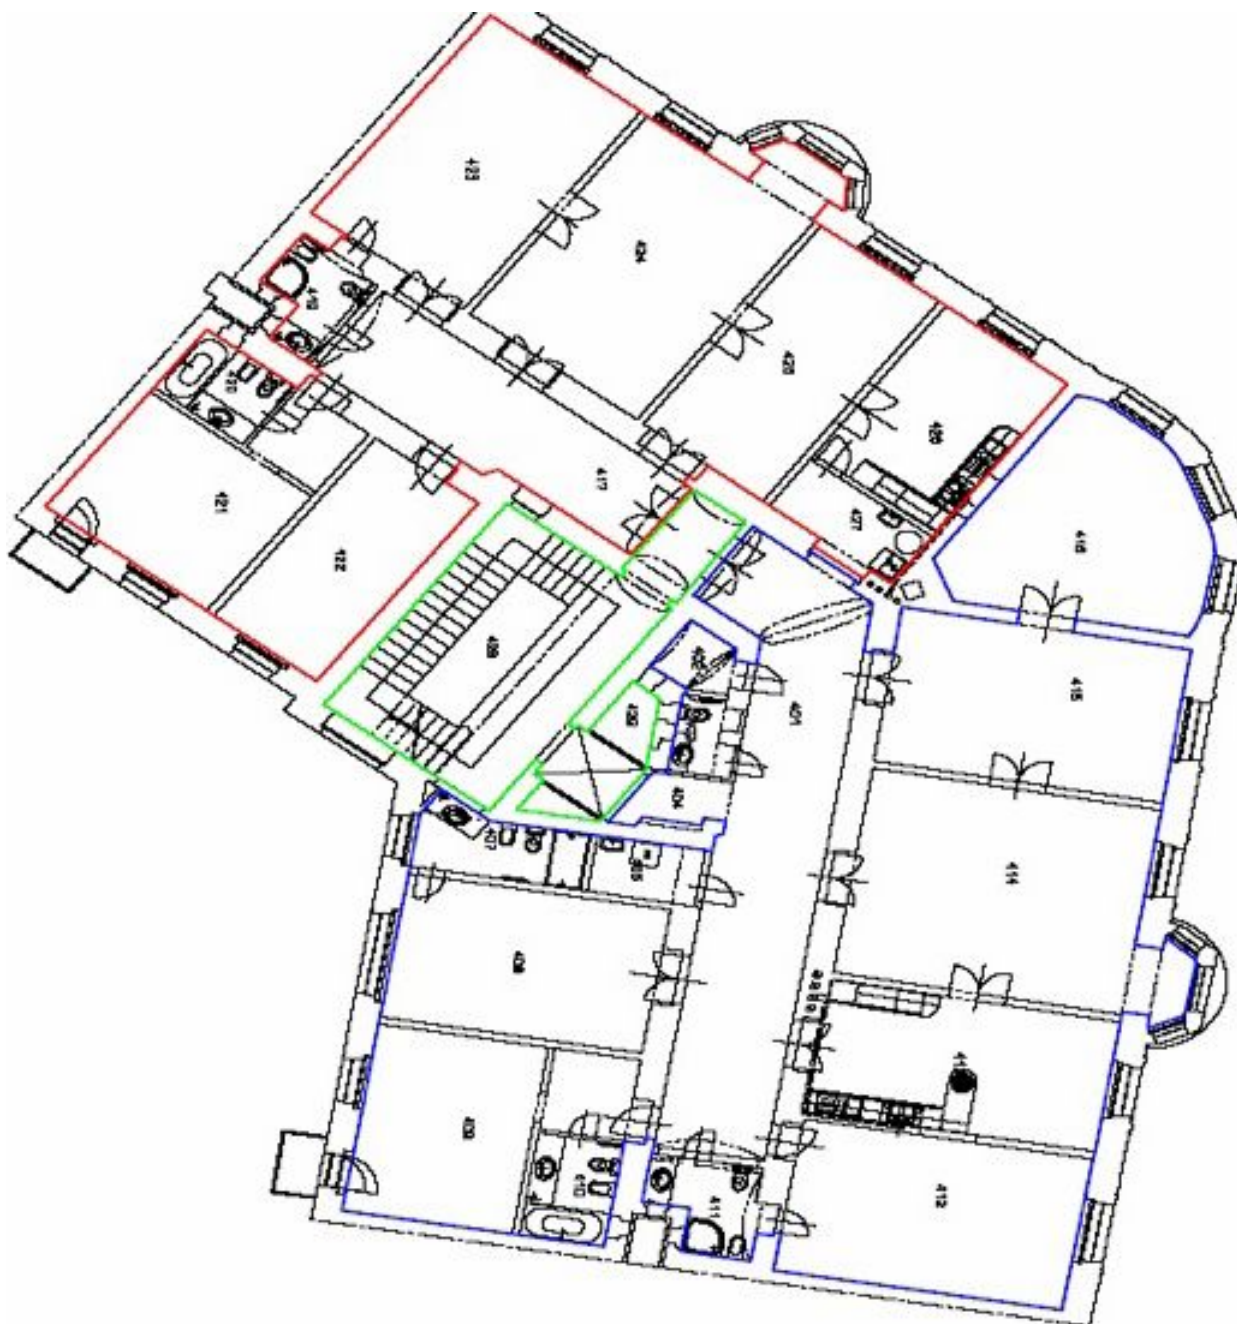

Apartment Five-bedroom (6+1)

Rented

250 m², Prague 2, Vinohrady, Ibsenova

PODLAŽÍ: 4.NP