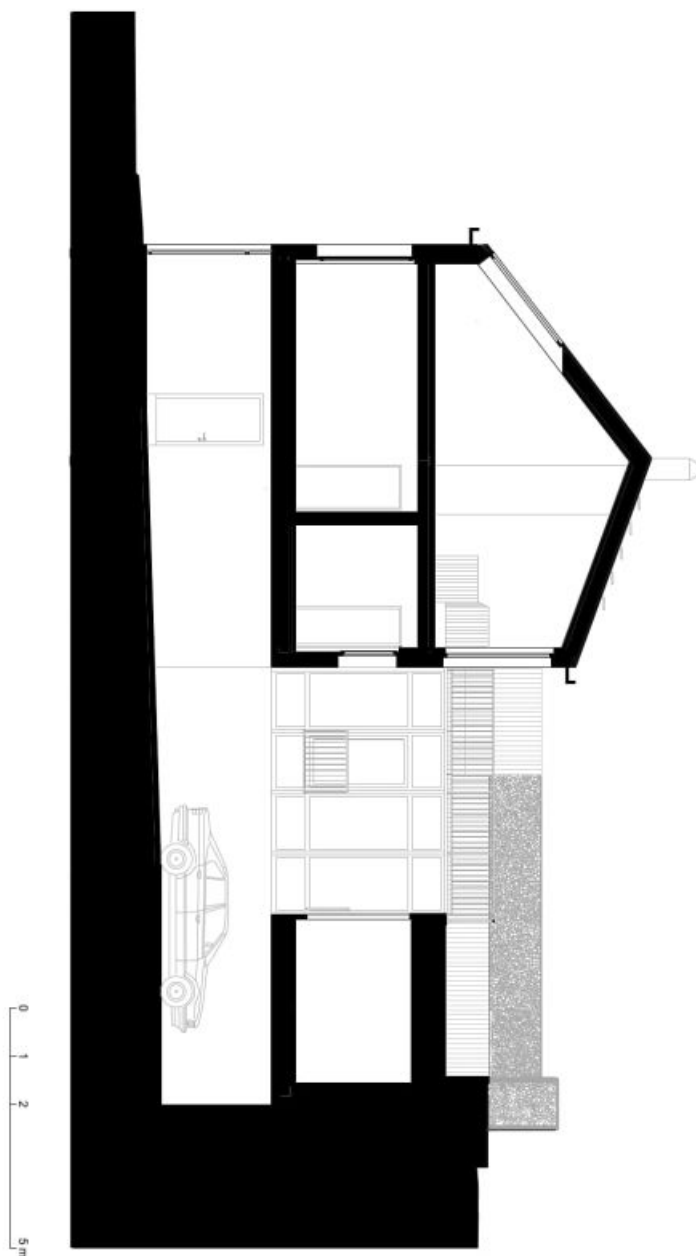

House Four-bedroom (5+kk)

Rented

162 m², Prague 6, Střešovice, Nad Hradním vodojemem

House Four-bedroom (5+kk)

Rented

162 m², Prague 6, Střešovice, Nad Hradním vodojemem

Total area	162 m²
Plot	148 m²
Foot print	115 m²
Garden	25 m²
Floor area	155 m²
Terrace	7 m²
Parking	Two covered parking spaces and several spaces on the plot.
Cellar	-
Service price	Deposit for utilities CZK 9000/month.
PENB	C
Reference number	101271
Available from	Immediately

The ground floor includes a study/guest bedroom, a utility room, a toilet, and an entrance hall with built-in wardrobes and storage. The first floor features a master bedroom with a **walk-in closet** and built-in storage, two bedrooms, two bathrooms (bathtub, walk-in shower, toilet/walk-in shower, toilet), and a laundry room. The second floor offers a living room with atelier windows, a large fully fitted open plan kitchen, access to the **terrace/roof garden**, and lovely far-reaching views.

House Four-bedroom (5+kk)

Rented

162 m², Prague 6, Střešovice, Nad Hradním vodojemem

House Four-bedroom (5+kk)

162 m², Prague 6, Střešovice, Nad Hradním vodojemem

Rented

House Four-bedroom (5+kk)

162 m², Prague 6, Střešovice, Nad Hradním vodojemem

Rented

House Four-bedroom (5+kk)

Rented

162 m², Prague 6, Střešovice, Nad Hradním vodojemem

House Four-bedroom (5+kk)

Rented

162 m², Prague 6, Střešovice, Nad Hradním vodojemem