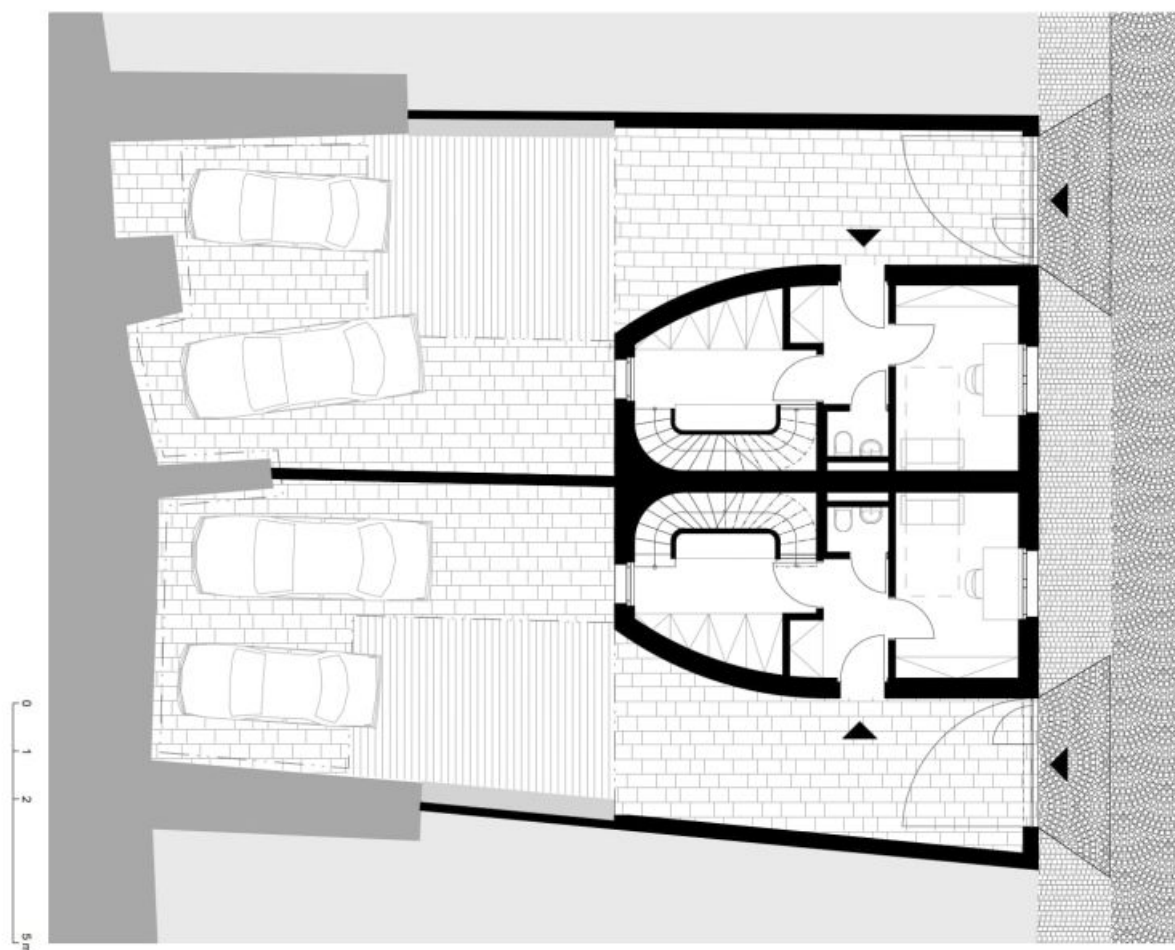

House Four-bedroom (5+kk)

Rented

162 m², Prague 6, Střešovice, Nad Hradním vodojemem