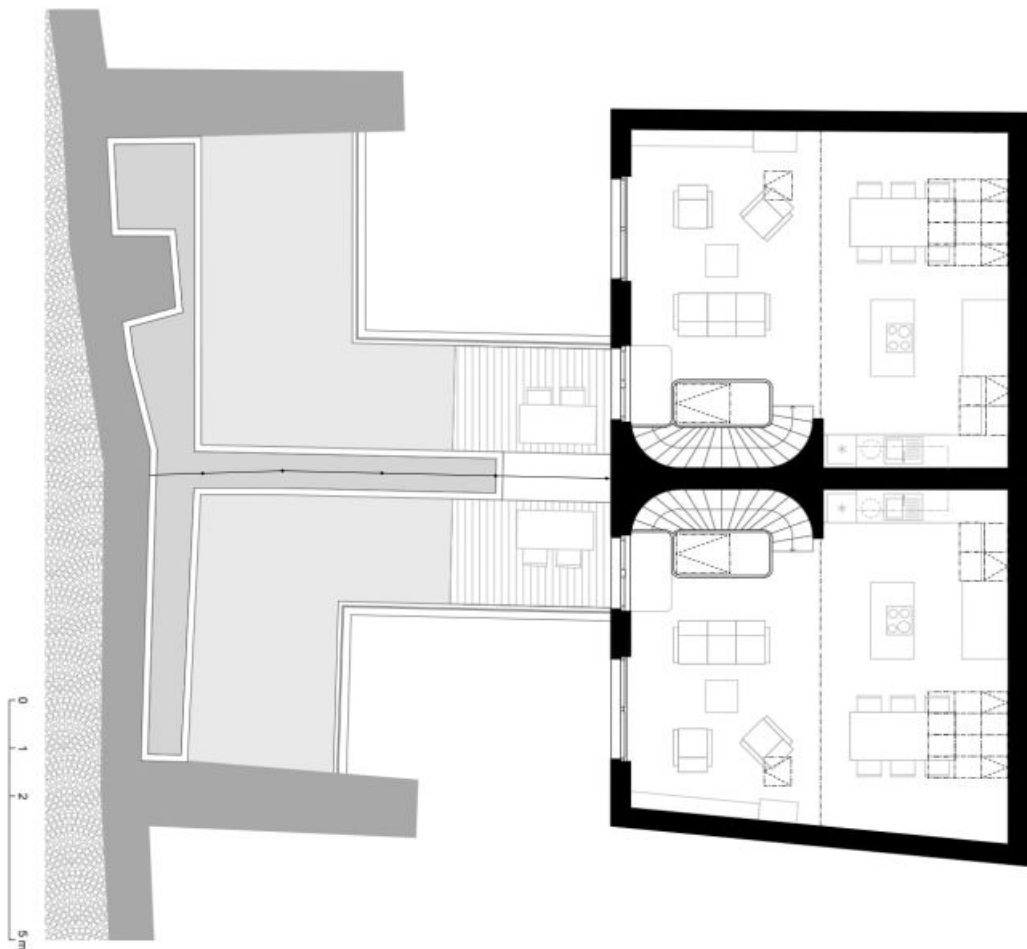

House Four-bedroom (5+kk)

162 m², Prague 6, Střešovice, Nad Hradním vodojemem

Rented