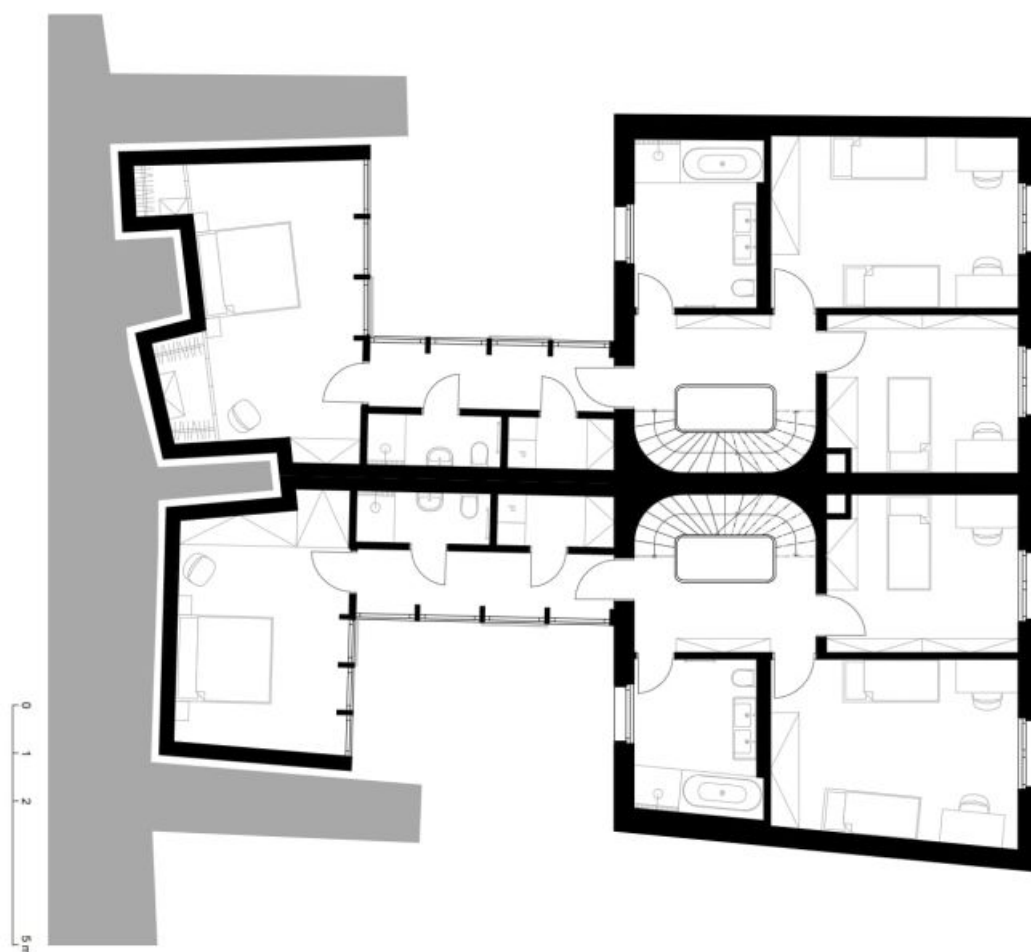

The ground floor includes a study/guest bedroom, a utility room, a toilet, and an entrance hall with built-in wardrobes and storage. The first floor features a master bedroom with a **walk-in closet** and built-in storage, two bedrooms, two bathrooms (bathtub, walk-in shower, toilet/walk-in shower, toilet), and a laundry room. The second floor offers a living room with atelier windows, a large fully fitted open plan kitchen, access to the **terrace/roof garden**, and lovely far-reaching views.

Air-conditioning on the upper floor, **heat recovery ventilation** in two bedrooms, **hardwood floors**, tiles, underfloor heating, wooden staircase, triple-glazed windows, automatic skylights, automatic exterior blinds, gas boiler, dishwasher, microwave oven, two refrigerators, alarm, video intercom. **Two covered parking spaces** and several spaces on the plot are available.

House Four-bedroom (5+kk)

Rented

162 m², Prague 6, Střešovice, Nad Hradním vodojemem

House Four-bedroom (5+kk)

162 m², Prague 6, Střešovice, Nad Hradním vodojemem

Rented

House Four-bedroom (5+kk)

162 m², Prague 6, Střešovice, Nad Hradním vodojemem

Rented

House Four-bedroom (5+kk)

Rented

162 m², Prague 6, Střešovice, Nad Hradním vodojemem

House Four-bedroom (5+kk)

Rented

162 m², Prague 6, Střešovice, Nad Hradním vodojemem