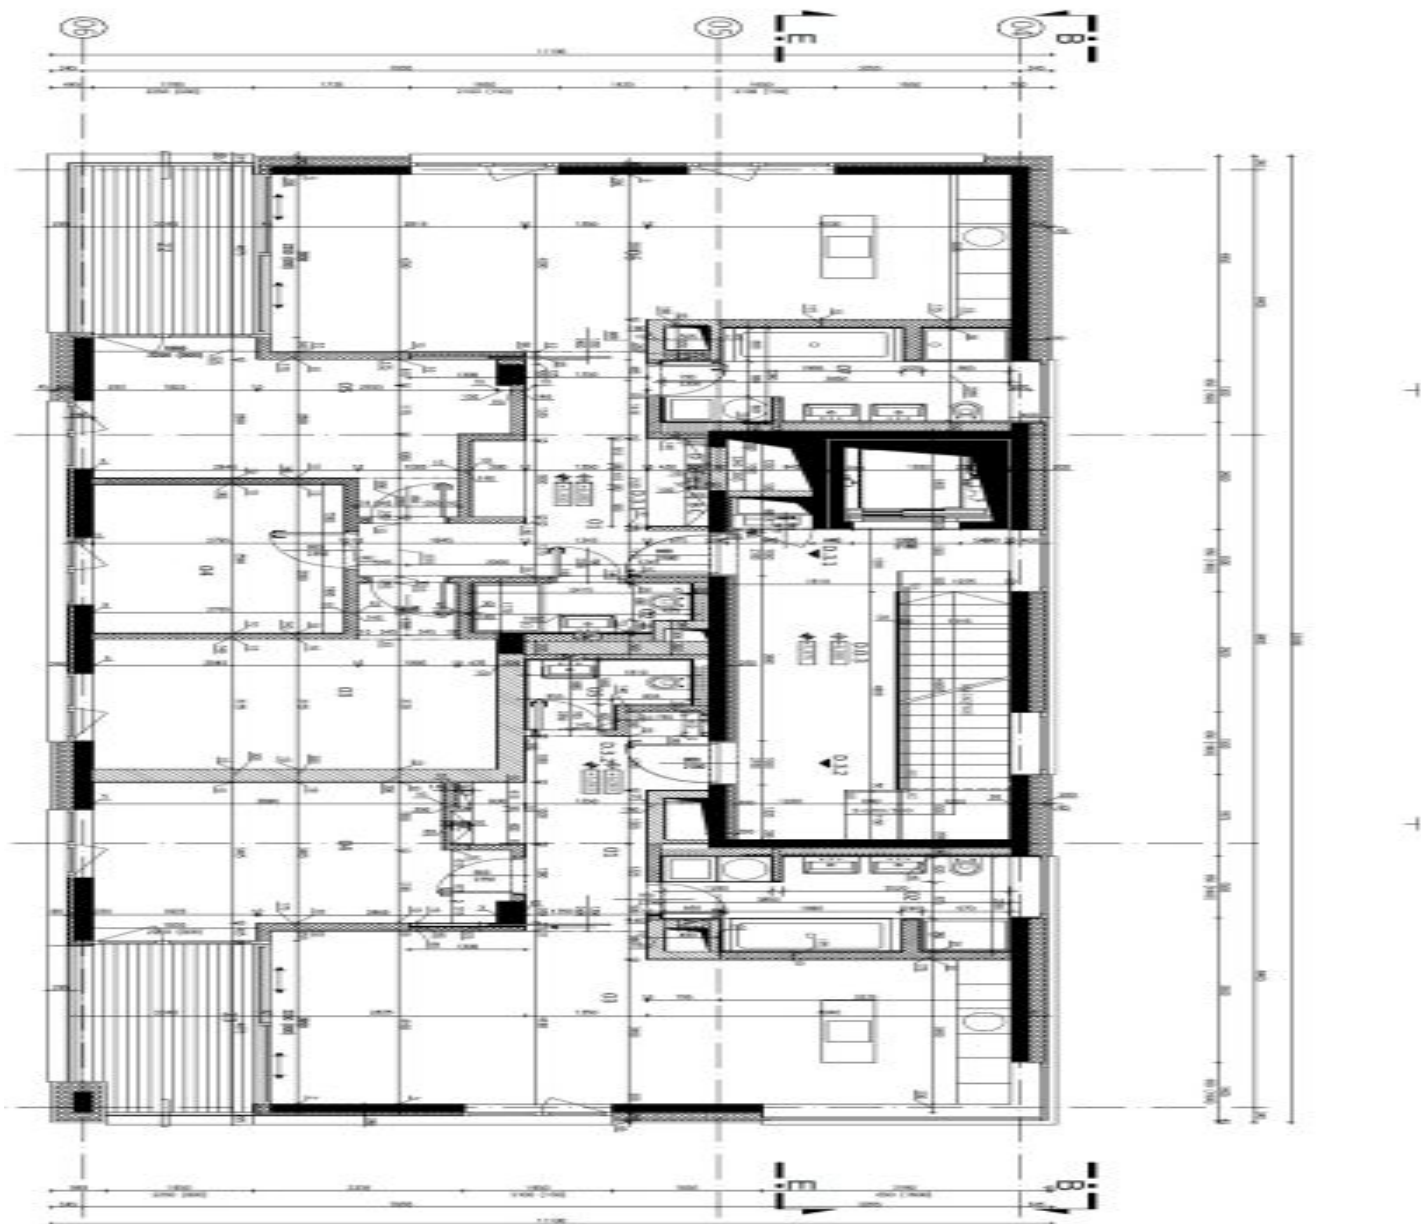

Apartment One-bedroom (2+kk)

Rented

70 m², Prague 6, Střešovice, U Laboratoře