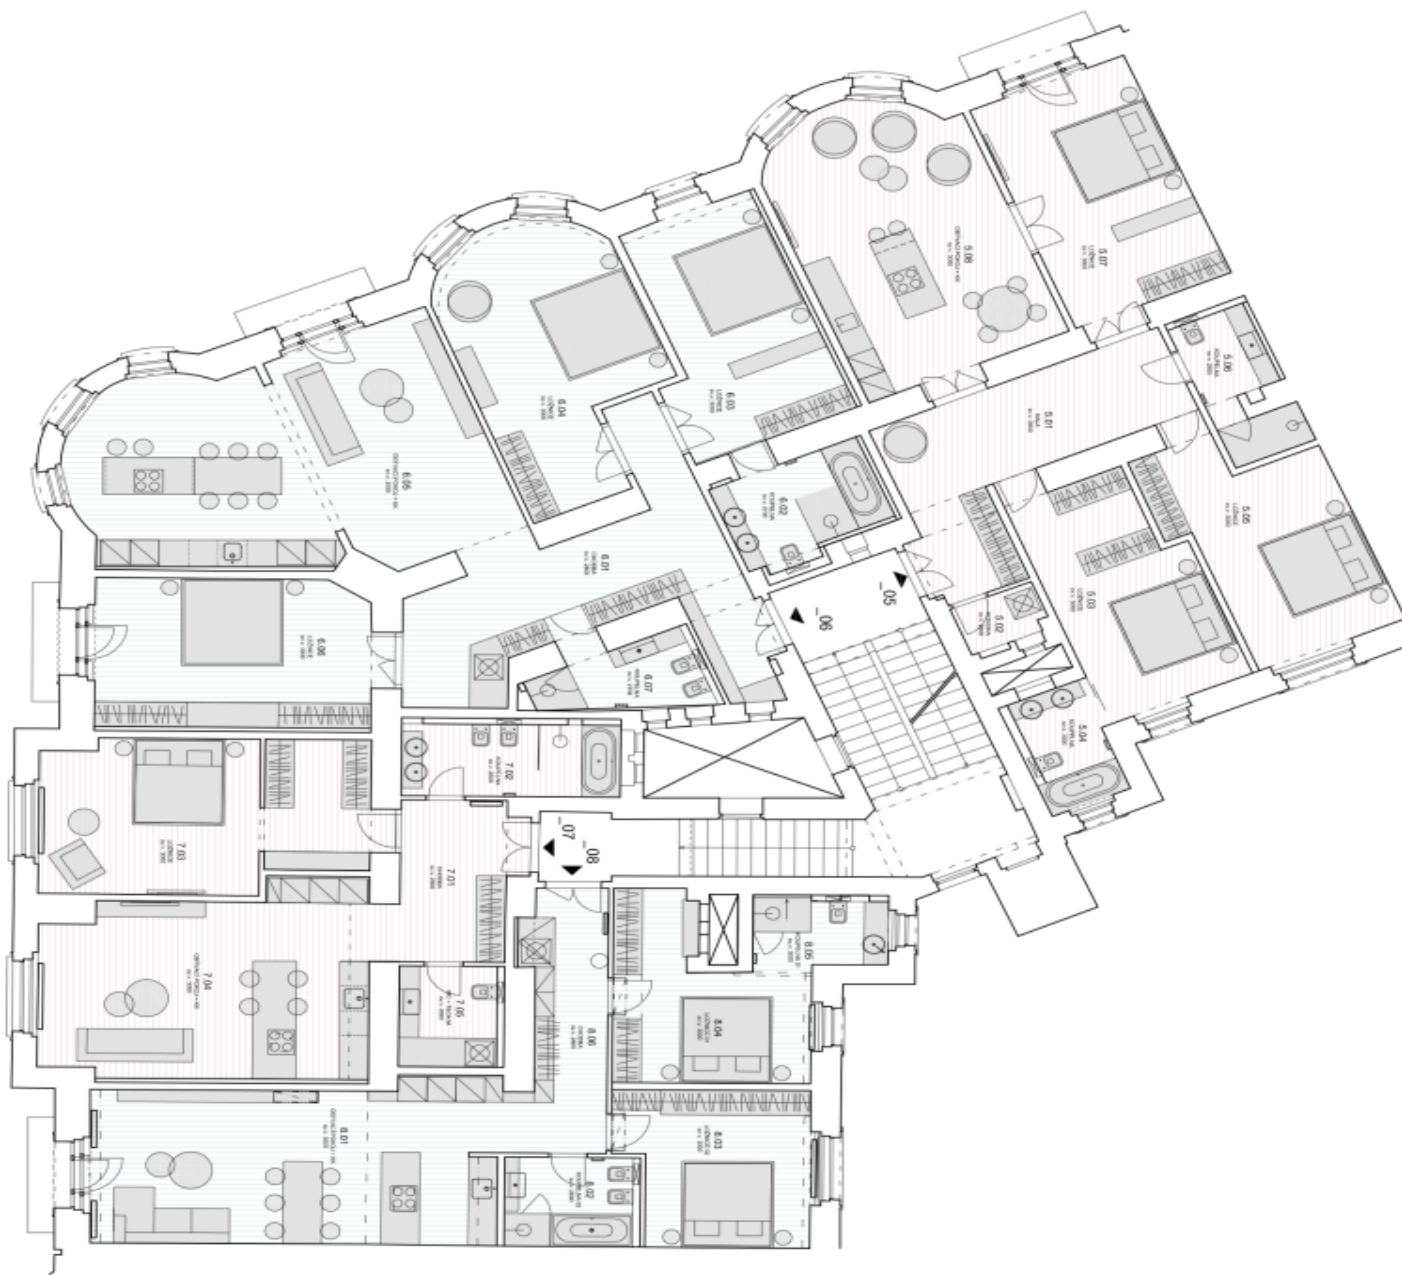

Apartment Two-bedroom (3+kk)

Rented

95 m², Prague 3, Vinohrady, Laubova

by105_4kk

Č.Ú.	MIŠTENOST'	PLOCHA M²
5.01	HALA	216
5.02	KUCHYNA	24
5.03	LOŽNICE	201
5.04	KOUPELNA	58
5.05	LOŽNICE	209
5.06	KOUPELNA	68
5.07	LOŽNICE	206
5.08	LOŽNICE	145
CELKEM		1263

by106_4kk

by107_2kk

by108_3kk