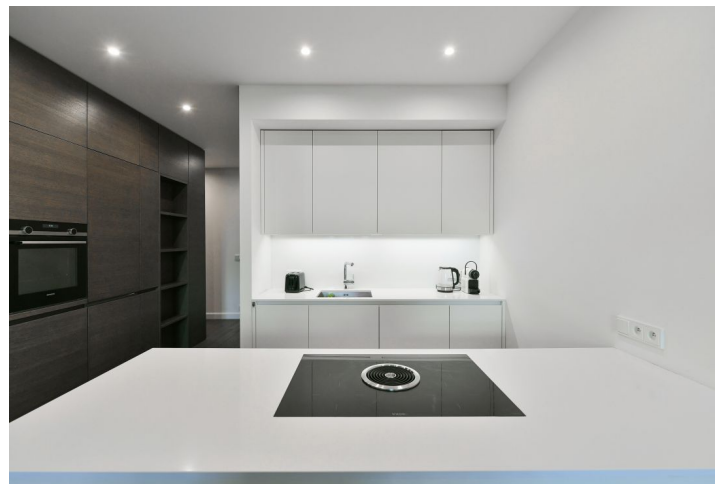

Apartment Two-bedroom (3+kk)

Rented

95 m², Prague 3, Vinohrady, Laubova