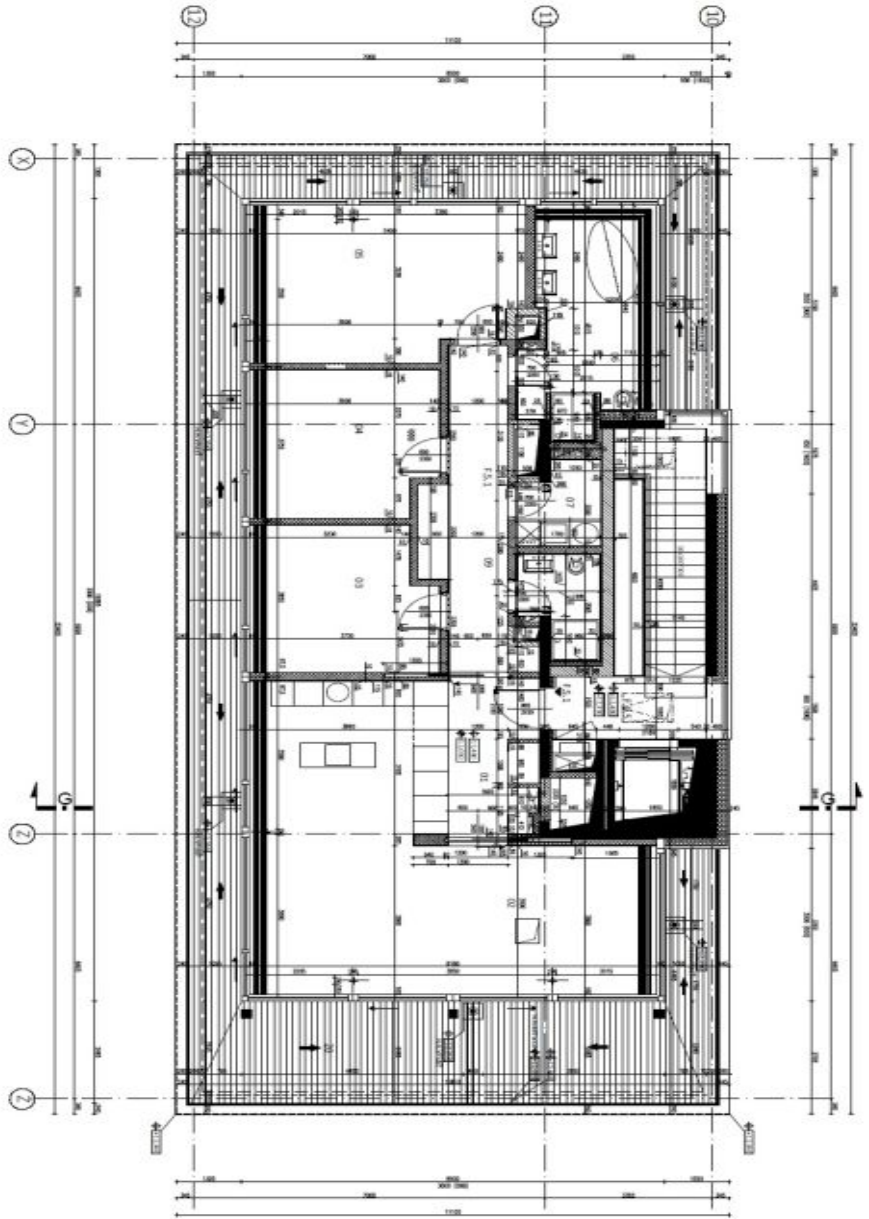

LEGENDA MATERIÁLŮ

1. ZASTAVĚNÝ PLOŠNÝ PRŮŘEZ
2. NEZASTAVĚNÝ PLOŠNÝ PRŮŘEZ
3. PLOŠNÝ PRŮŘEZ
4. PLOŠNÝ PRŮŘEZ
5. PLOŠNÝ PRŮŘEZ
6. PLOŠNÝ PRŮŘEZ
7. PLOŠNÝ PRŮŘEZ
8. PLOŠNÝ PRŮŘEZ
9. PLOŠNÝ PRŮŘEZ
10. PLOŠNÝ PRŮŘEZ
11. PLOŠNÝ PRŮŘEZ
12. PLOŠNÝ PRŮŘEZ
13. PLOŠNÝ PRŮŘEZ
14. PLOŠNÝ PRŮŘEZ
15. PLOŠNÝ PRŮŘEZ
16. PLOŠNÝ PRŮŘEZ
17. PLOŠNÝ PRŮŘEZ
18. PLOŠNÝ PRŮŘEZ
19. PLOŠNÝ PRŮŘEZ
20. PLOŠNÝ PRŮŘEZ
21. PLOŠNÝ PRŮŘEZ
22. PLOŠNÝ PRŮŘEZ
23. PLOŠNÝ PRŮŘEZ
24. PLOŠNÝ PRŮŘEZ
25. PLOŠNÝ PRŮŘEZ
26. PLOŠNÝ PRŮŘEZ
27. PLOŠNÝ PRŮŘEZ
28. PLOŠNÝ PRŮŘEZ
29. PLOŠNÝ PRŮŘEZ
30. PLOŠNÝ PRŮŘEZ
31. PLOŠNÝ PRŮŘEZ
32. PLOŠNÝ PRŮŘEZ
33. PLOŠNÝ PRŮŘEZ
34. PLOŠNÝ PRŮŘEZ
35. PLOŠNÝ PRŮŘEZ
36. PLOŠNÝ PRŮŘEZ
37. PLOŠNÝ PRŮŘEZ
38. PLOŠNÝ PRŮŘEZ
39. PLOŠNÝ PRŮŘEZ
40. PLOŠNÝ PRŮŘEZ
41. PLOŠNÝ PRŮŘEZ
42. PLOŠNÝ PRŮŘEZ
43. PLOŠNÝ PRŮŘEZ
44. PLOŠNÝ PRŮŘEZ
45. PLOŠNÝ PRŮŘEZ
46. PLOŠNÝ PRŮŘEZ
47. PLOŠNÝ PRŮŘEZ
48. PLOŠNÝ PRŮŘEZ
49. PLOŠNÝ PRŮŘEZ
50. PLOŠNÝ PRŮŘEZ
51. PLOŠNÝ PRŮŘEZ
52. PLOŠNÝ PRŮŘEZ
53. PLOŠNÝ PRŮŘEZ
54. PLOŠNÝ PRŮŘEZ
55. PLOŠNÝ PRŮŘEZ
56. PLOŠNÝ PRŮŘEZ
57. PLOŠNÝ PRŮŘEZ
58. PLOŠNÝ PRŮŘEZ
59. PLOŠNÝ PRŮŘEZ
60. PLOŠNÝ PRŮŘEZ
61. PLOŠNÝ PRŮŘEZ
62. PLOŠNÝ PRŮŘEZ
63. PLOŠNÝ PRŮŘEZ
64. PLOŠNÝ PRŮŘEZ
65. PLOŠNÝ PRŮŘEZ
66. PLOŠNÝ PRŮŘEZ
67. PLOŠNÝ PRŮŘEZ
68. PLOŠNÝ PRŮŘEZ
69. PLOŠNÝ PRŮŘEZ
70. PLOŠNÝ PRŮŘEZ
71. PLOŠNÝ PRŮŘEZ
72. PLOŠNÝ PRŮŘEZ
73. PLOŠNÝ PRŮŘEZ
74. PLOŠNÝ PRŮŘEZ
75. PLOŠNÝ PRŮŘEZ
76. PLOŠNÝ PRŮŘEZ
77. PLOŠNÝ PRŮŘEZ
78. PLOŠNÝ PRŮŘEZ
79. PLOŠNÝ PRŮŘEZ
80. PLOŠNÝ PRŮŘEZ
81. PLOŠNÝ PRŮŘEZ
82. PLOŠNÝ PRŮŘEZ
83. PLOŠNÝ PRŮŘEZ
84. PLOŠNÝ PRŮŘEZ
85. PLOŠNÝ PRŮŘEZ
86. PLOŠNÝ PRŮŘEZ
87. PLOŠNÝ PRŮŘEZ
88. PLOŠNÝ PRŮŘEZ
89. PLOŠNÝ PRŮŘEZ
90. PLOŠNÝ PRŮŘEZ
91. PLOŠNÝ PRŮŘEZ
92. PLOŠNÝ PRŮŘEZ
93. PLOŠNÝ PRŮŘEZ
94. PLOŠNÝ PRŮŘEZ
95. PLOŠNÝ PRŮŘEZ
96. PLOŠNÝ PRŮŘEZ
97. PLOŠNÝ PRŮŘEZ
98. PLOŠNÝ PRŮŘEZ
99. PLOŠNÝ PRŮŘEZ
100. PLOŠNÝ PRŮŘEZ