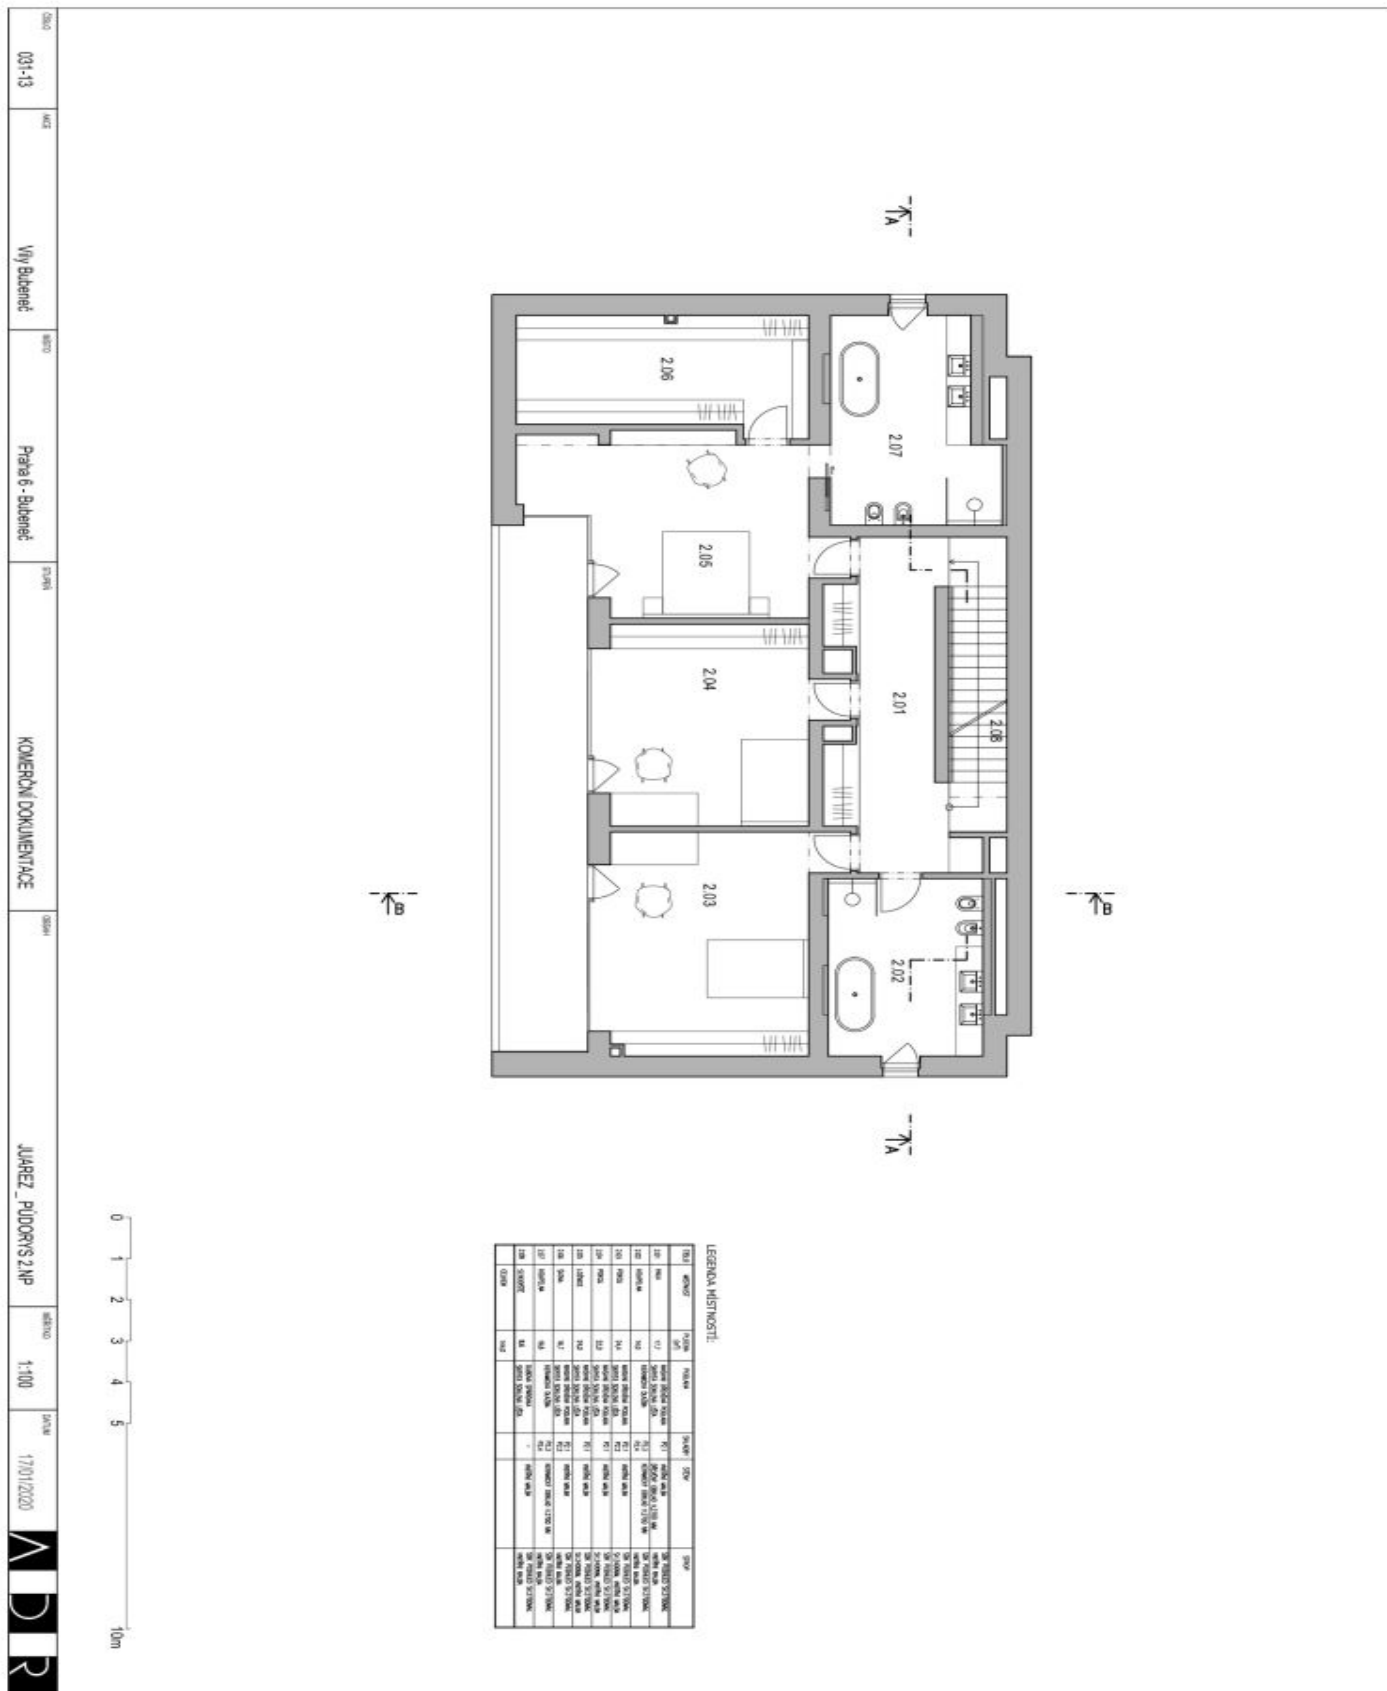

House Five-bedroom (6+1)

Rented

741 m², Prague 6, Bubeneč, Juárezova

House Five-bedroom (6+1)

Rented

741 m², Prague 6, Bubeneč, Juárezova

Total area	741 m ²
Plot	881 m ²
Foot print	162 m ²
Garden	717 m ²
Floor area	539 m ²
Terrace	202 m ²
Parking	Double garage.
Garage	Yes
Cellar	-
Service price	Building charges, water, and deposit for electricity and gas CZK 25,000/month. Includes Internet and garden maintenance.
PENB	B
Reference number	100450
Available from	Immediately

The main floor features a spacious living room with a **fireplace**, dining area, and fully fitted kitchen plus access to **two terraces** and the **garden**, a toilet, and an entrance hall with a **closet**. The first floor includes a master bedroom with a **walk-in closet** and a bathroom, two children's bedrooms and a bathroom, plus a shared wraparound **enclosed balcony**. The second floor offers a bedroom, a study, a kitchenette, a bathroom, a toilet, and another large **terrace** with a Jacuzzi. There is a basement level with a double garage, a **sauna/fitness room**, a toilet, a **walk-in closet**, a laundry room, two storage rooms, a utility area, and access to the terrace.

House Five-bedroom (6+1)

Rented

741 m², Prague 6, Bubeneč, Juárezova

House Five-bedroom (6+1)

Rented

741 m², Prague 6, Bubeneč, Juárezova

House Five-bedroom (6+1)

Rented

741 m², Prague 6, Bubeneč, Juárezova

House Five-bedroom (6+1)

Rented

741 m², Prague 6, Bubeneč, Juárezova