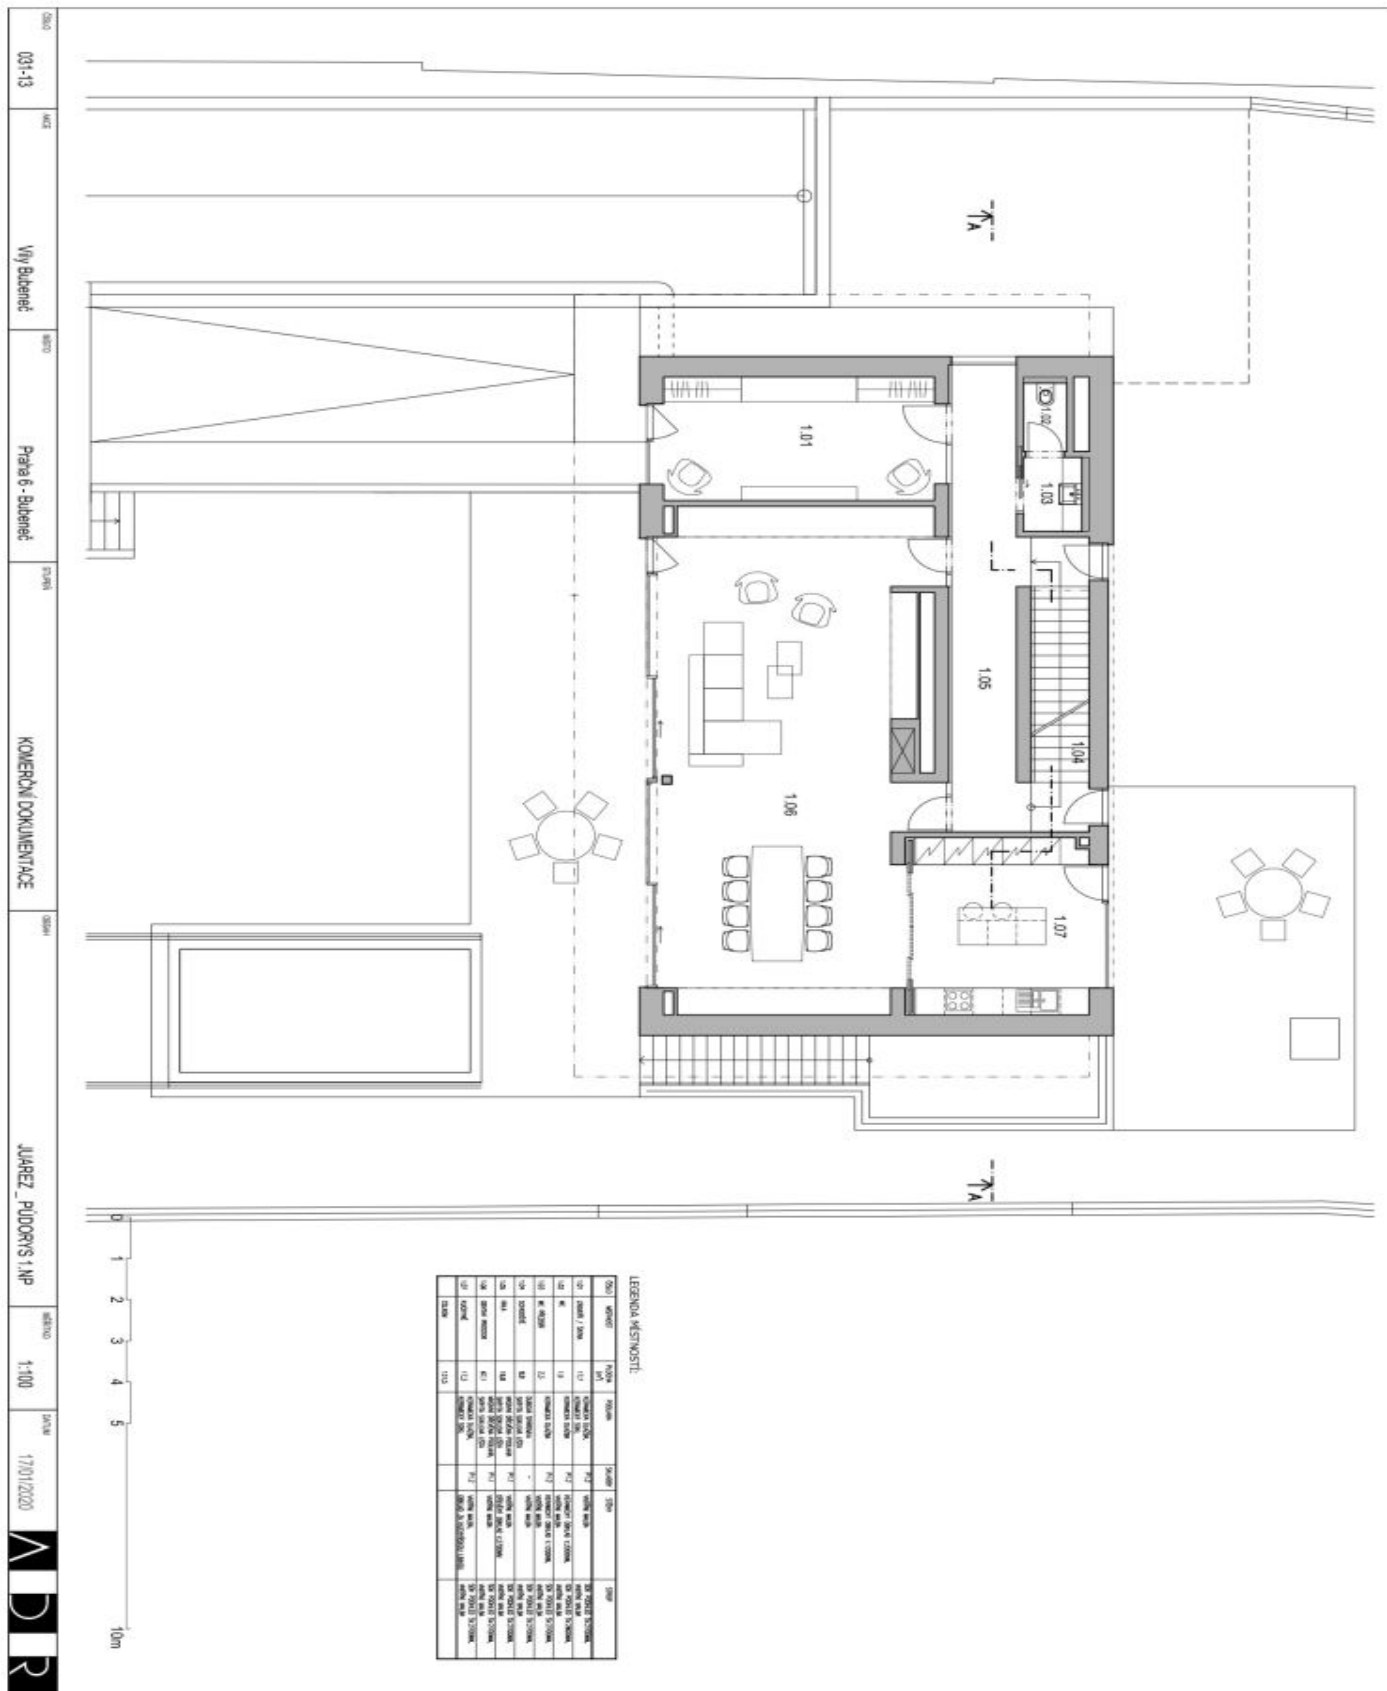

The main floor features a spacious living room with a **fireplace**, dining area, and fully fitted kitchen plus access to **two terraces** and the **garden**, a toilet, and an entrance hall with a **closet**. The first floor includes a master bedroom with a **walk-in closet** and a bathroom, two children's bedrooms and a bathroom, plus a shared wraparound **enclosed balcony**. The second floor offers a bedroom, a study, a kitchenette, a bathroom, a toilet, and another large **terrace** with a Jacuzzi. There is a basement level with a double garage, a **sauna/fitness room**, a toilet, a **walk-in closet**, a laundry room, two storage rooms, a utility area, and access to the terrace.

House Five-bedroom (6+1)

Rented

741 m², Prague 6, Bubeneč, Juárezova

House Five-bedroom (6+1)

Rented

741 m², Prague 6, Bubeneč, Juárezova

House Five-bedroom (6+1)

Rented

741 m², Prague 6, Bubeneč, Juárezova

House Five-bedroom (6+1)

Rented

741 m², Prague 6, Bubeneč, Juárezova