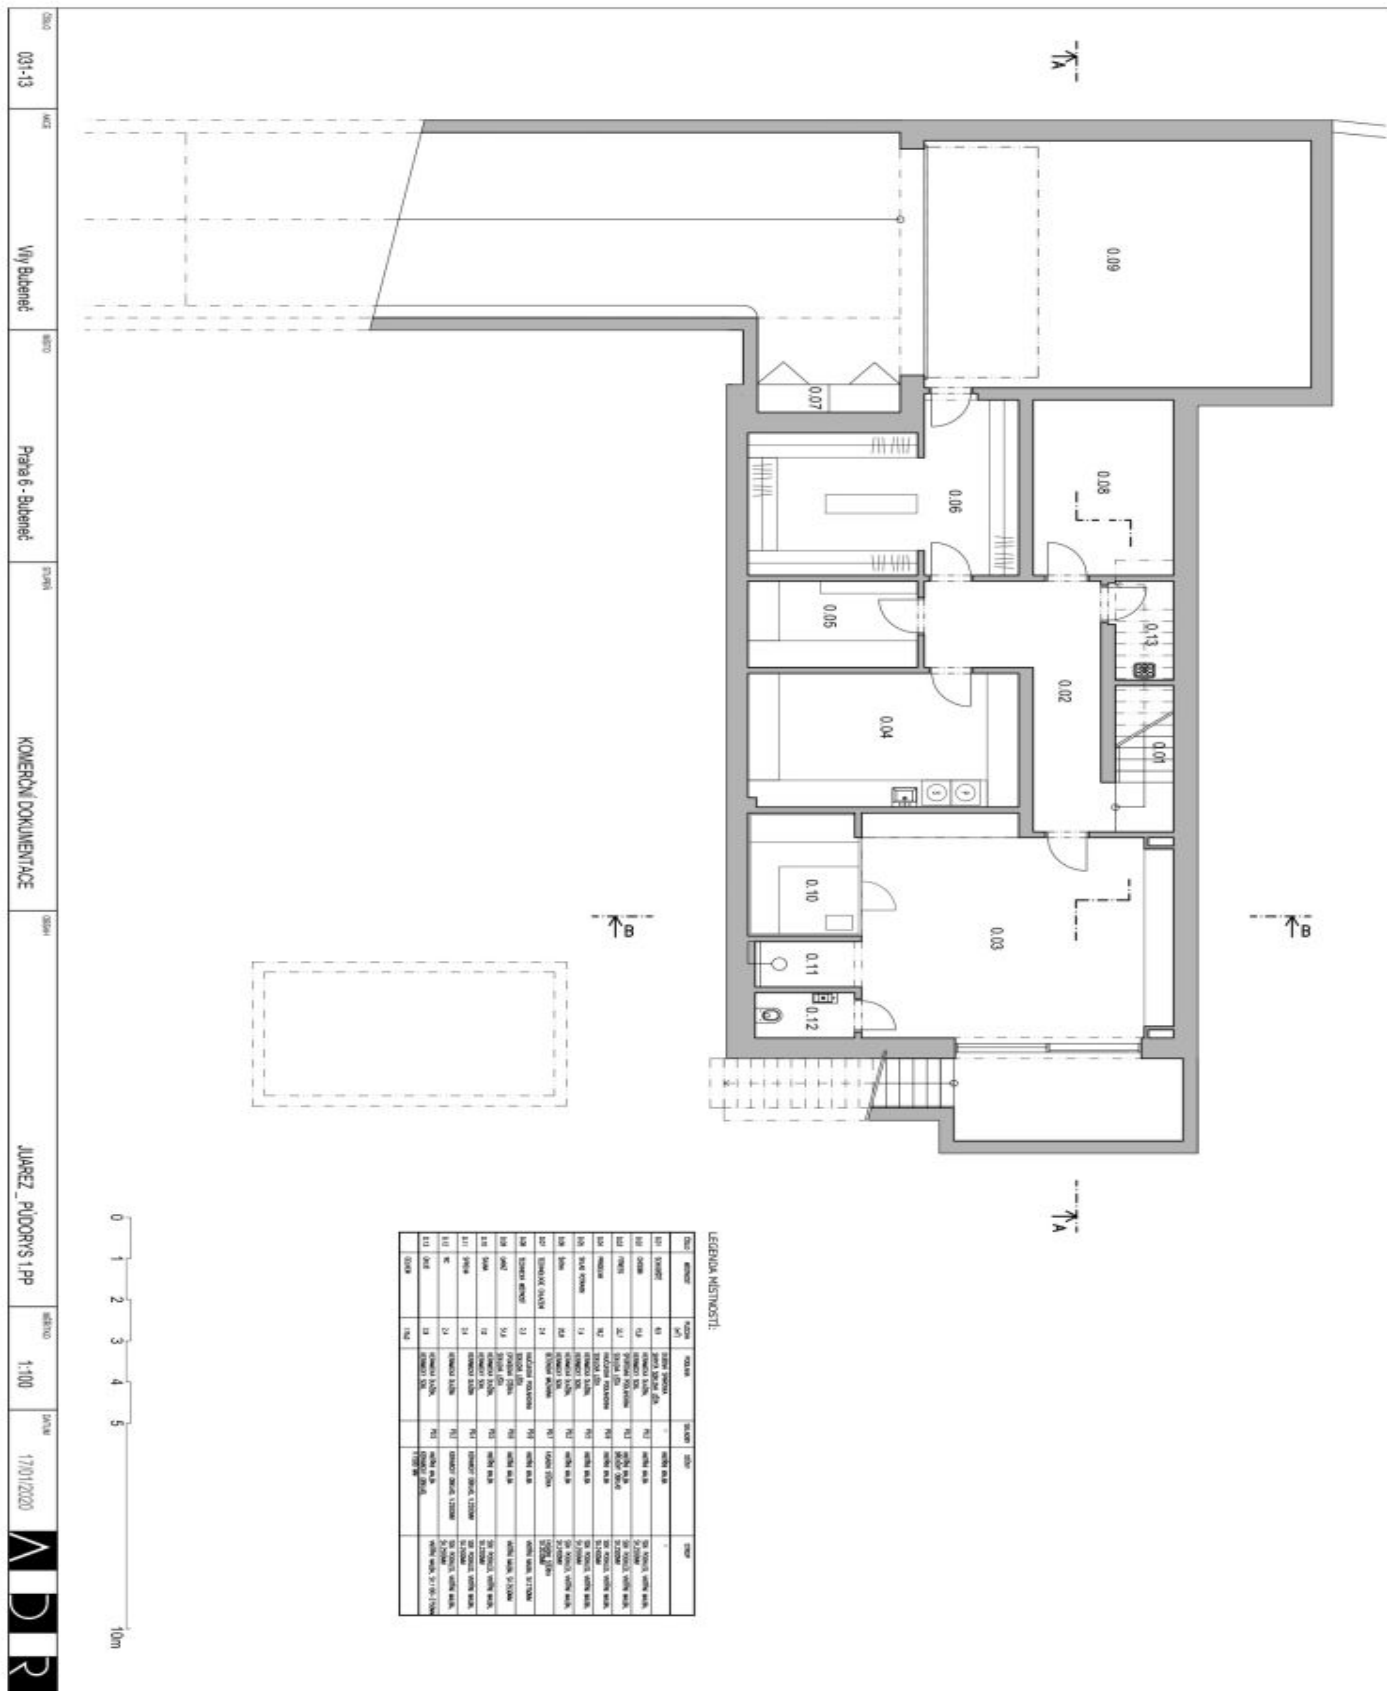

House Five-bedroom (6+1)

Rented

741 m², Prague 6, Bubeneč, Juárezova

House Five-bedroom (6+1)

Rented

741 m², Prague 6, Bubeneč, Juárezova

Total area	741 m ²
Plot	881 m ²
Foot print	162 m ²
Garden	717 m ²
Floor area	539 m ²
Terrace	202 m ²
Parking	Double garage.
Garage	Yes
Cellar	-
Service price	Building charges, water, and deposit for electricity and gas CZK 25,000/month. Includes Internet and garden maintenance.
PENB	B
Reference number	100450
Available from	Immediately

The main floor features a spacious living room with a **fireplace**, dining area, and fully fitted kitchen plus access to **two terraces** and the **garden**, a toilet, and an entrance hall with a **closet**. The first floor includes a master bedroom with a **walk-in closet** and a bathroom, two children's bedrooms and a bathroom, plus a shared wraparound **enclosed balcony**. The second floor offers a bedroom, a study, a kitchenette, a bathroom, a toilet, and another large **terrace** with a Jacuzzi. There is a basement level with a double garage, a **sauna/fitness room**, a toilet, a **walk-in closet**, a laundry room, two storage rooms, a utility area, and access to the terrace.

House Five-bedroom (6+1)

Rented

741 m², Prague 6, Bubeneč, Juárezova

House Five-bedroom (6+1)

Rented

741 m², Prague 6, Bubeneč, Juárezova

House Five-bedroom (6+1)

Rented

741 m², Prague 6, Bubeneč, Juárezova

House Five-bedroom (6+1)

Rented

741 m², Prague 6, Bubeneč, Juárezova